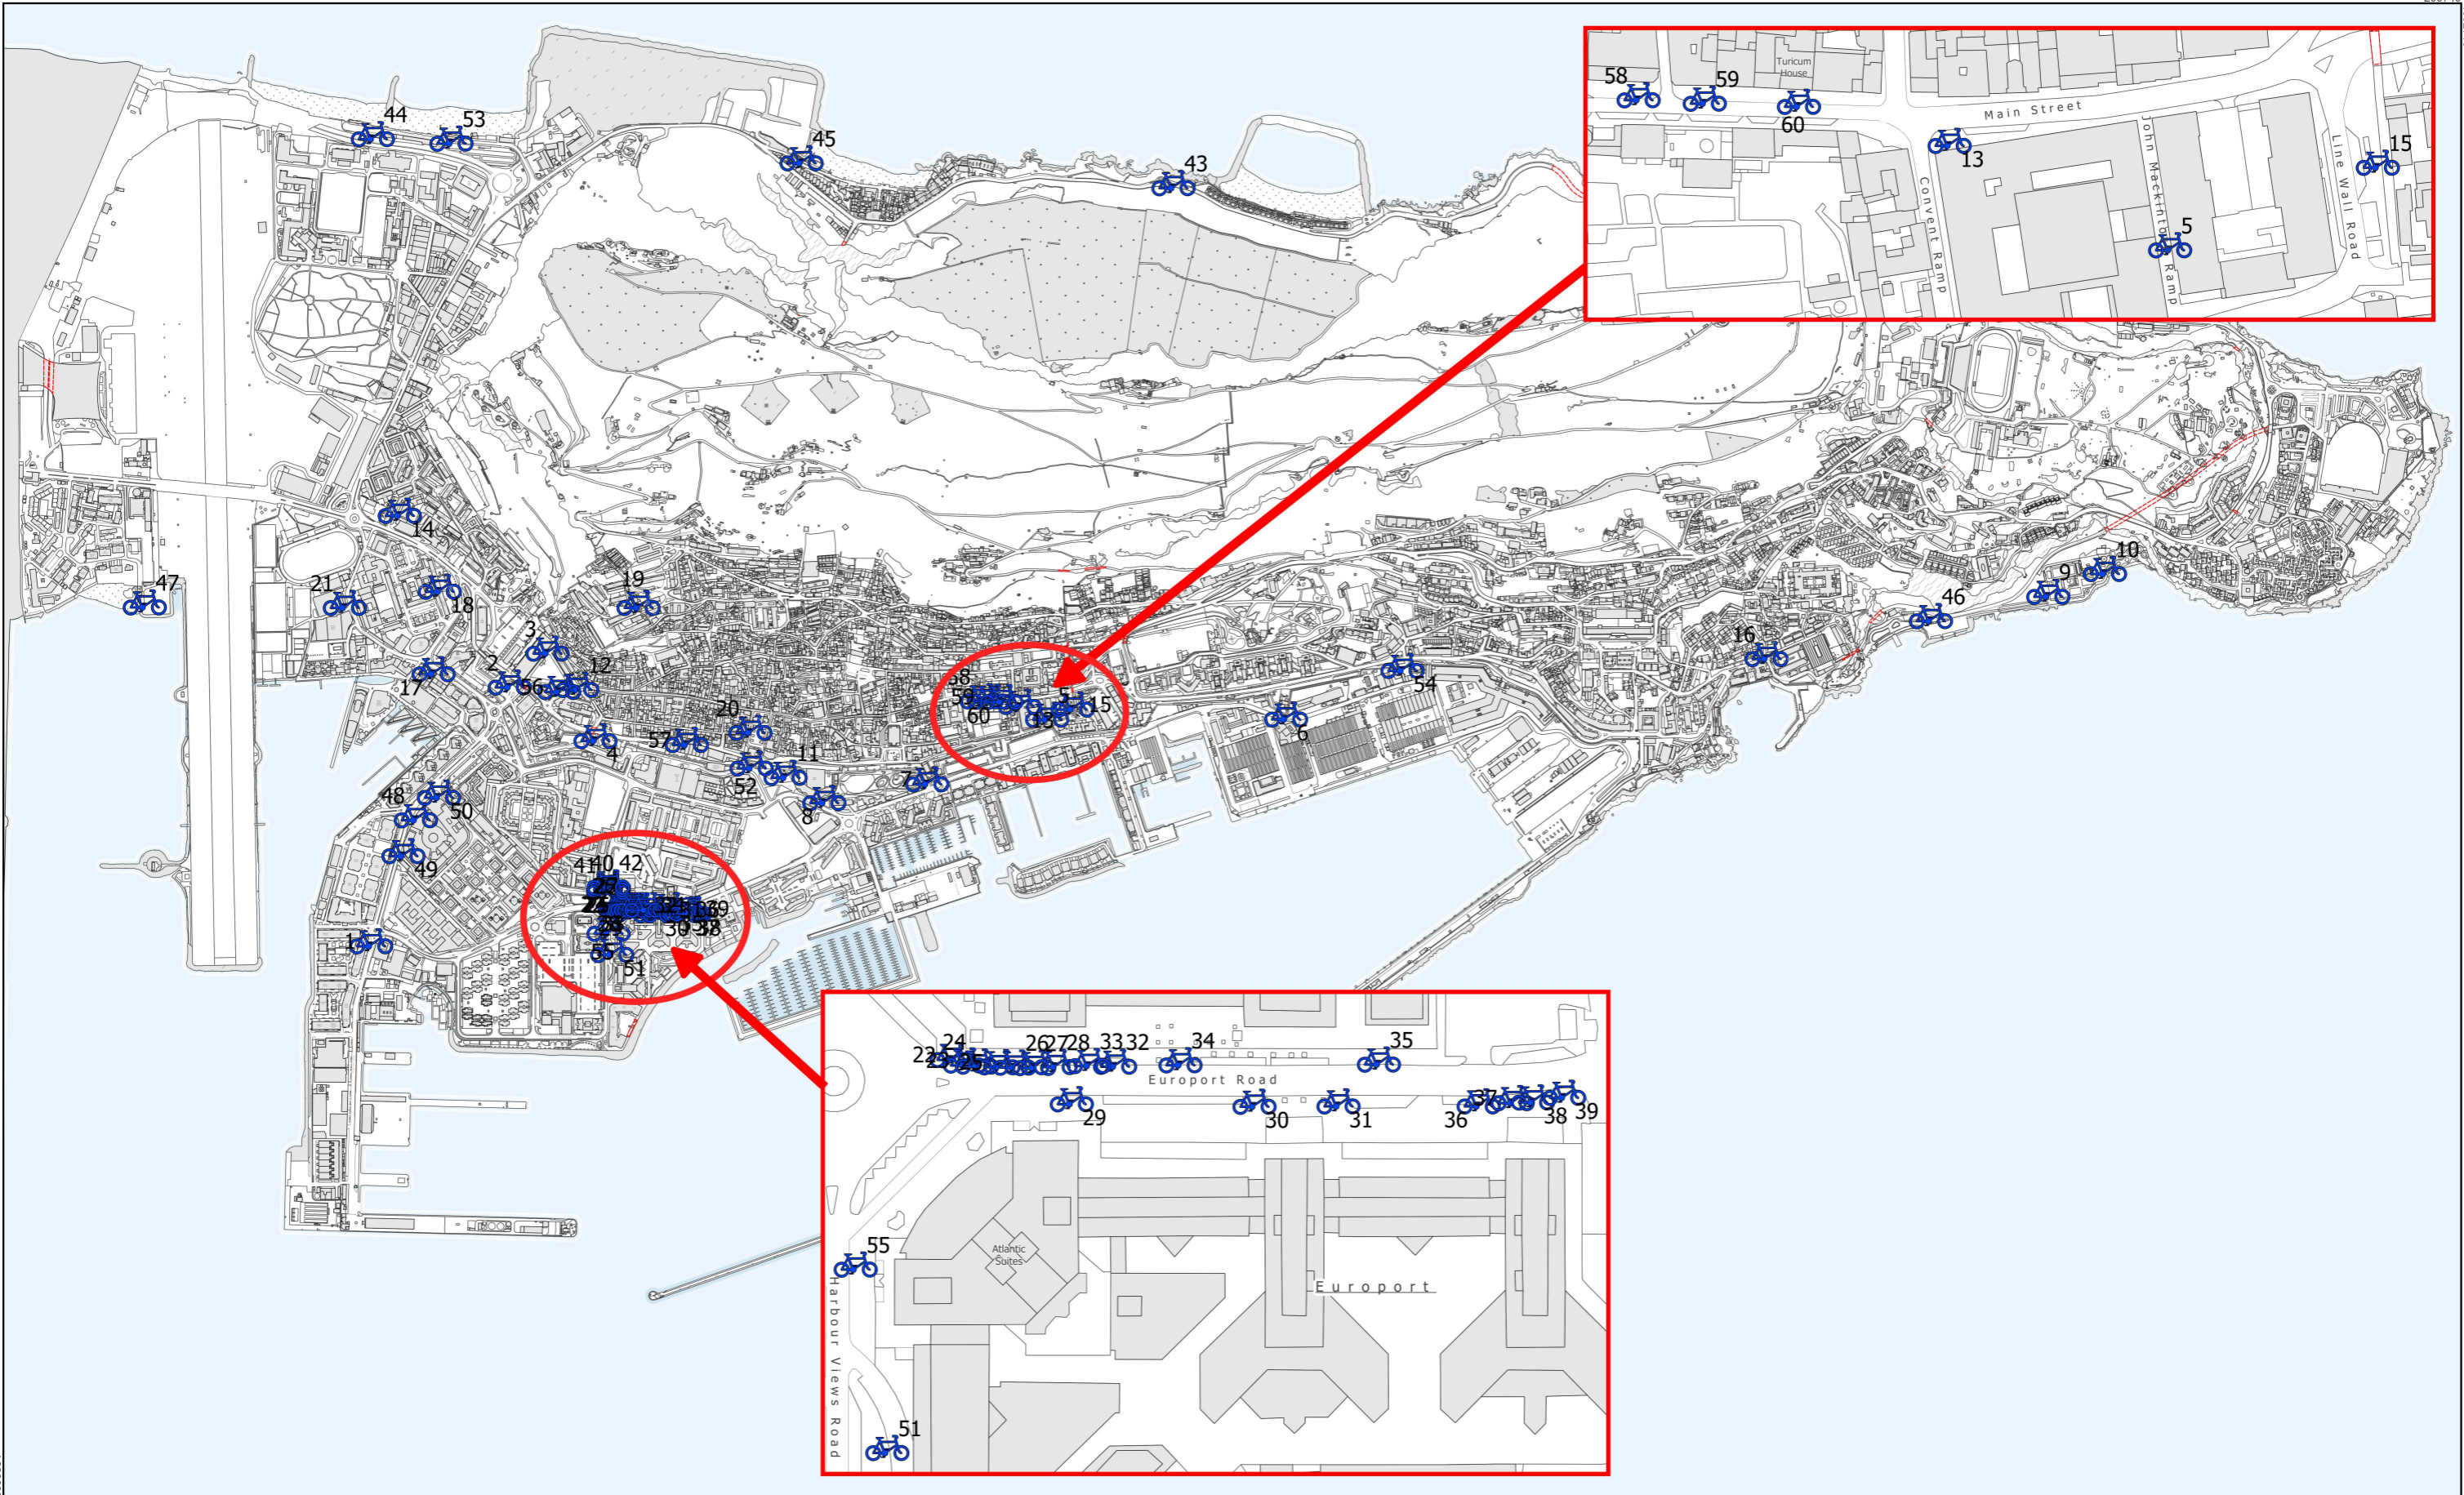

3899564
285569

Print Scale Callibration: | 100 mm @ A3

Bicycle Parking Locations Throughout Gibraltar

Legend:

Title/Project: Bicycle Parking		REV:
Date: 07/10/2022	Scale: NTS (1 : 13000)	
Drawn By: D. Infante	Drawing Number: