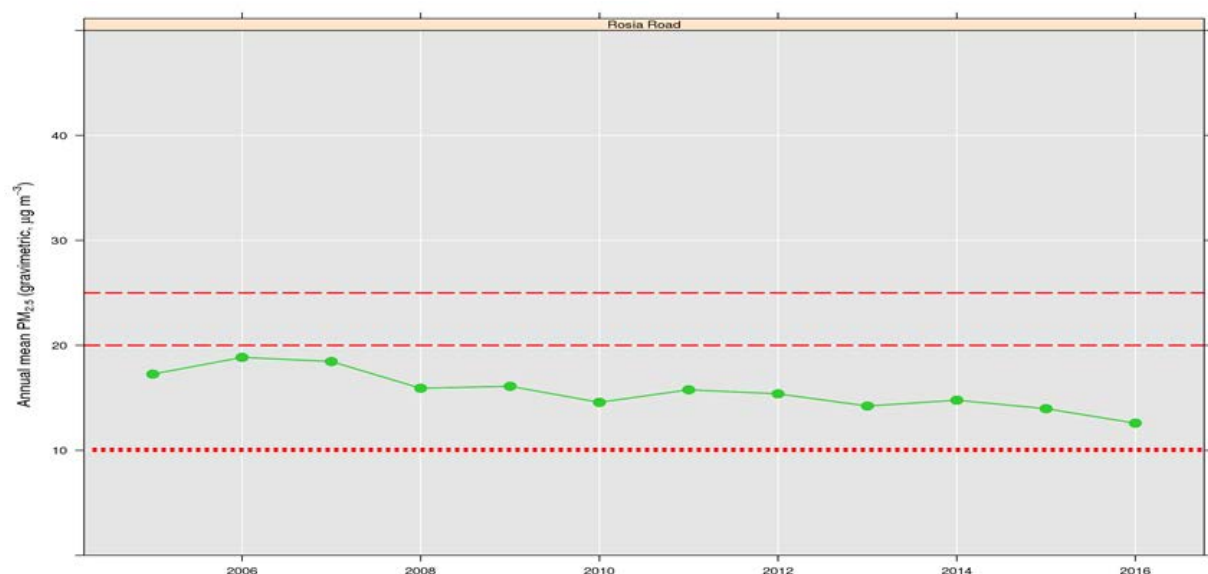

### GOVERNMENT REJECTS CRITICISM OF AIR QUALITY

HM Government of Gibraltar has responded to UK press coverage of the WHO's latest report on Air Pollution.

WHO guidelines are set at 10  $\mu\text{g m}^{-3}$  for PM<sub>2.5</sub> and Gibraltar's measured concentrations at Rosia Road exceed them. These guidelines are stricter than EU levels, which under the Air Quality Directive are set as Stage 1 Limit Value (25  $\mu\text{g m}^{-3}$ ) and the Stage 2 Limit Value (20  $\mu\text{g m}^{-3}$ ). Gibraltar does not exceed the Stage 1 or Stage 2 LV and the trend shows a decline over recent years. While Gibraltar levels of these particles are below EU requirements and as can be seen in the attached graph are declining, the Government is not satisfied and continues to work to reduce this further.

There is a limit to how much this is achievable, as a portion of this 12-13  $\mu\text{g m}^{-3}$  measured will come from sources outside Government control such as sea salt and African dust. Both sea salt, and in particular African dust from the Sahara will be higher in Gibraltar than in the UK locations quoted in the report due to our geographical locations. Nevertheless Government is fully committed to reducing PM 2.5. One contributing factor is the burning of diesel. All use of diesel for power generation at our old power stations and at our temporary generators is will stop this year following the commissioning of the new LNG power station. This will have a significant impact in reducing this type of pollution as well as others and is a measure that Government is introducing largely in order to tackle air quality as a whole. Another measure is the Sustainable Traffic Plan, which includes steps to encourage less use of cars and to reduce speed (such as speed cameras). Further measures will be announced shortly together with a wide range of other environmental plans.