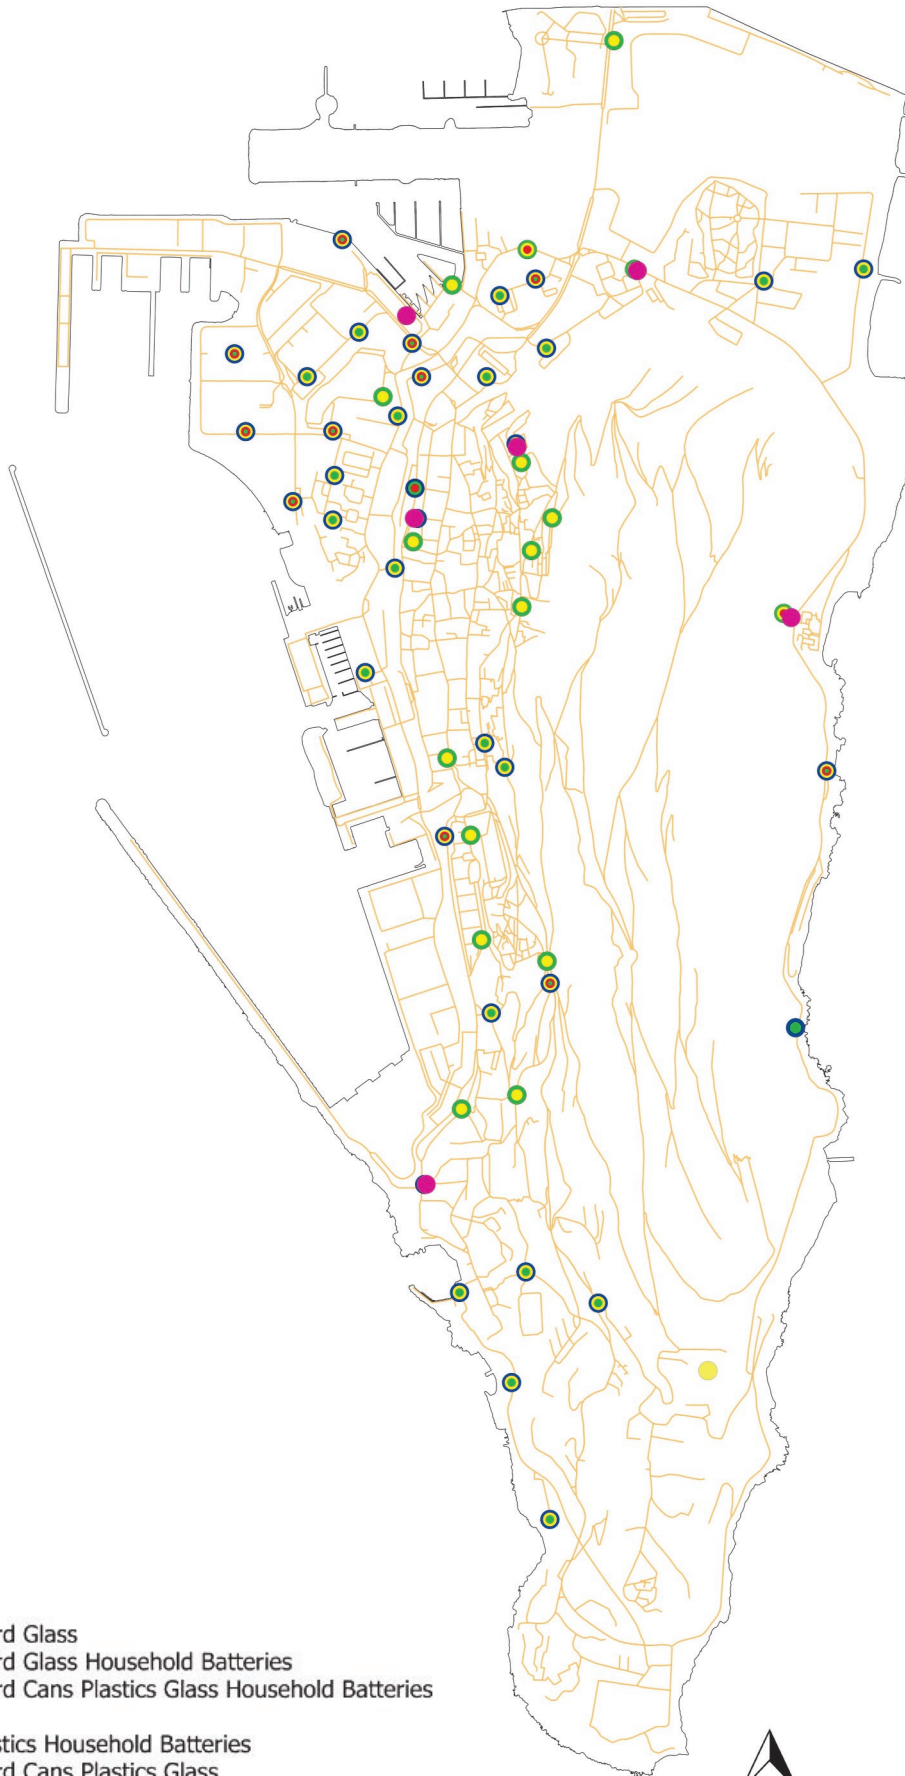

Recycling Bin Locations

Map Legend

Recycle_Bins

- Paper Cardboard Glass
- Paper Cardboard Glass Household Batteries
- Paper Cardboard Cans Plastics Glass Household Batteries
- Cans Plastics
- Glass Cans Plastics Household Batteries
- Paper Cardboard Cans Plastics Glass
- Glass Cans Plastics
- WEEE

0 500 1000 Meters