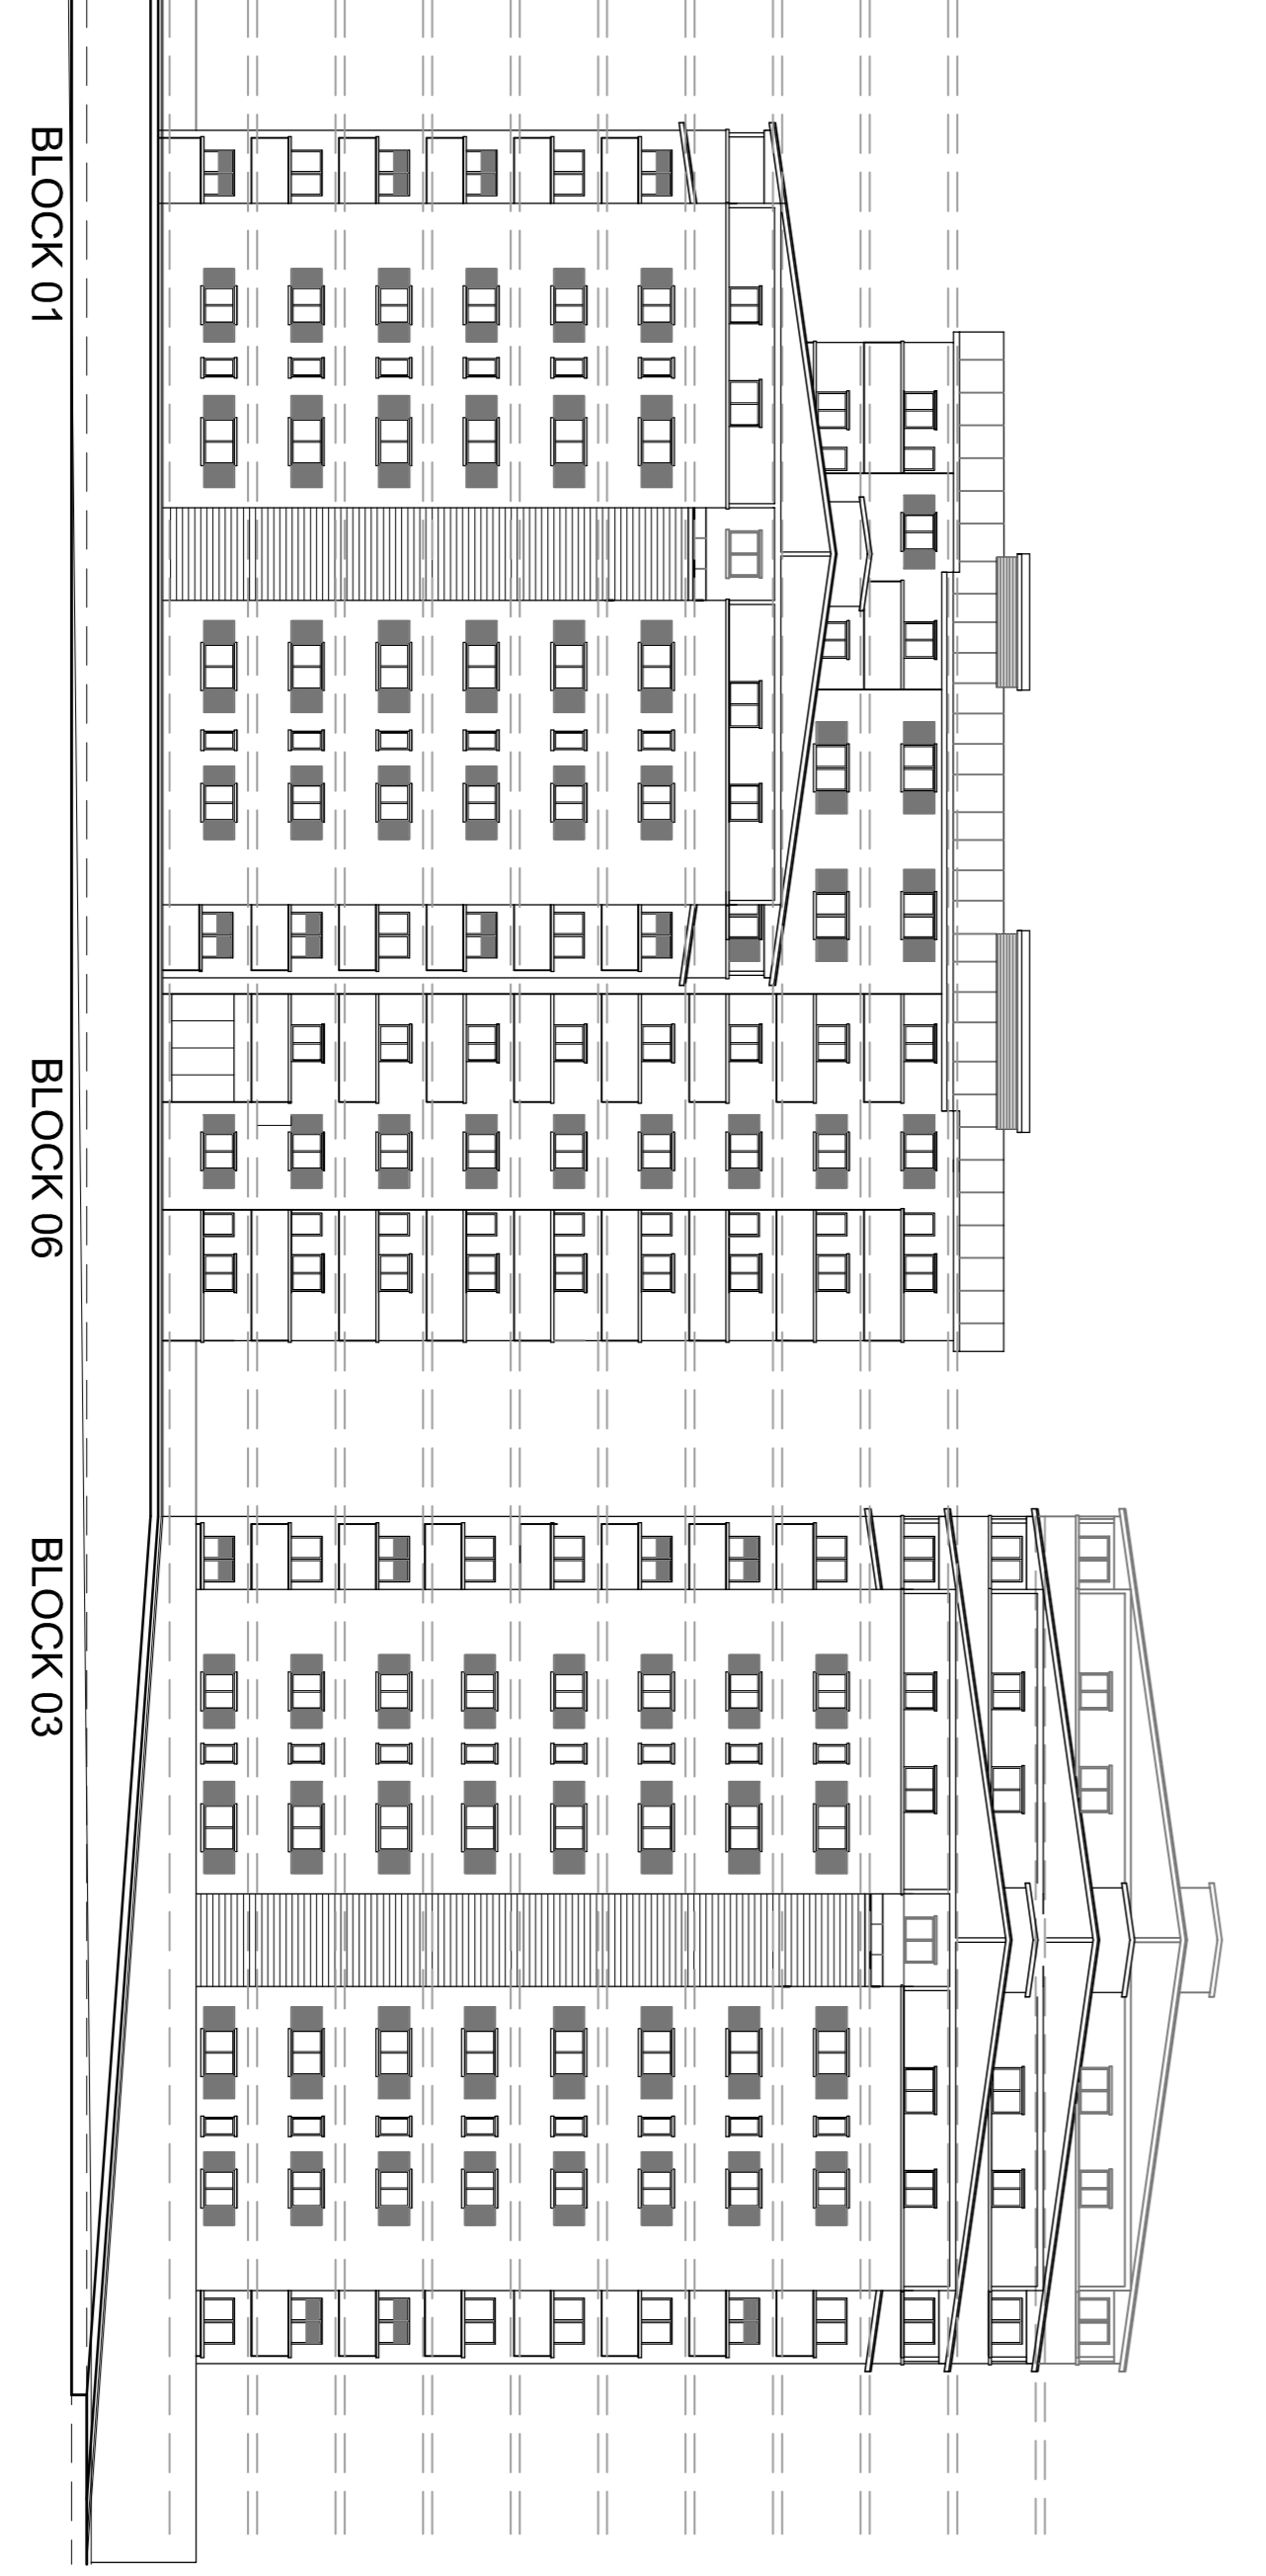

NORTH ELEVATIONS

WEST ELEVATIONS

EAST ELEVATIONS

wsrm architects
 1,220 EURO TOWERS
 PO BOX 474
 GIBBOLVAH
 TEL: (050) 200 7467
 FAX: (050) 200 7463
 Web: www.wsrm.nz

CLIENT

CASAIS

PROJECT
COACH PARK

DRAWING TITLE
NORTH - EAST - WEST ELEV

SCALE	REF + DRG REF No.	REV
1:250@A1	G566 [2-022]	X
DATE		
12.02.14		