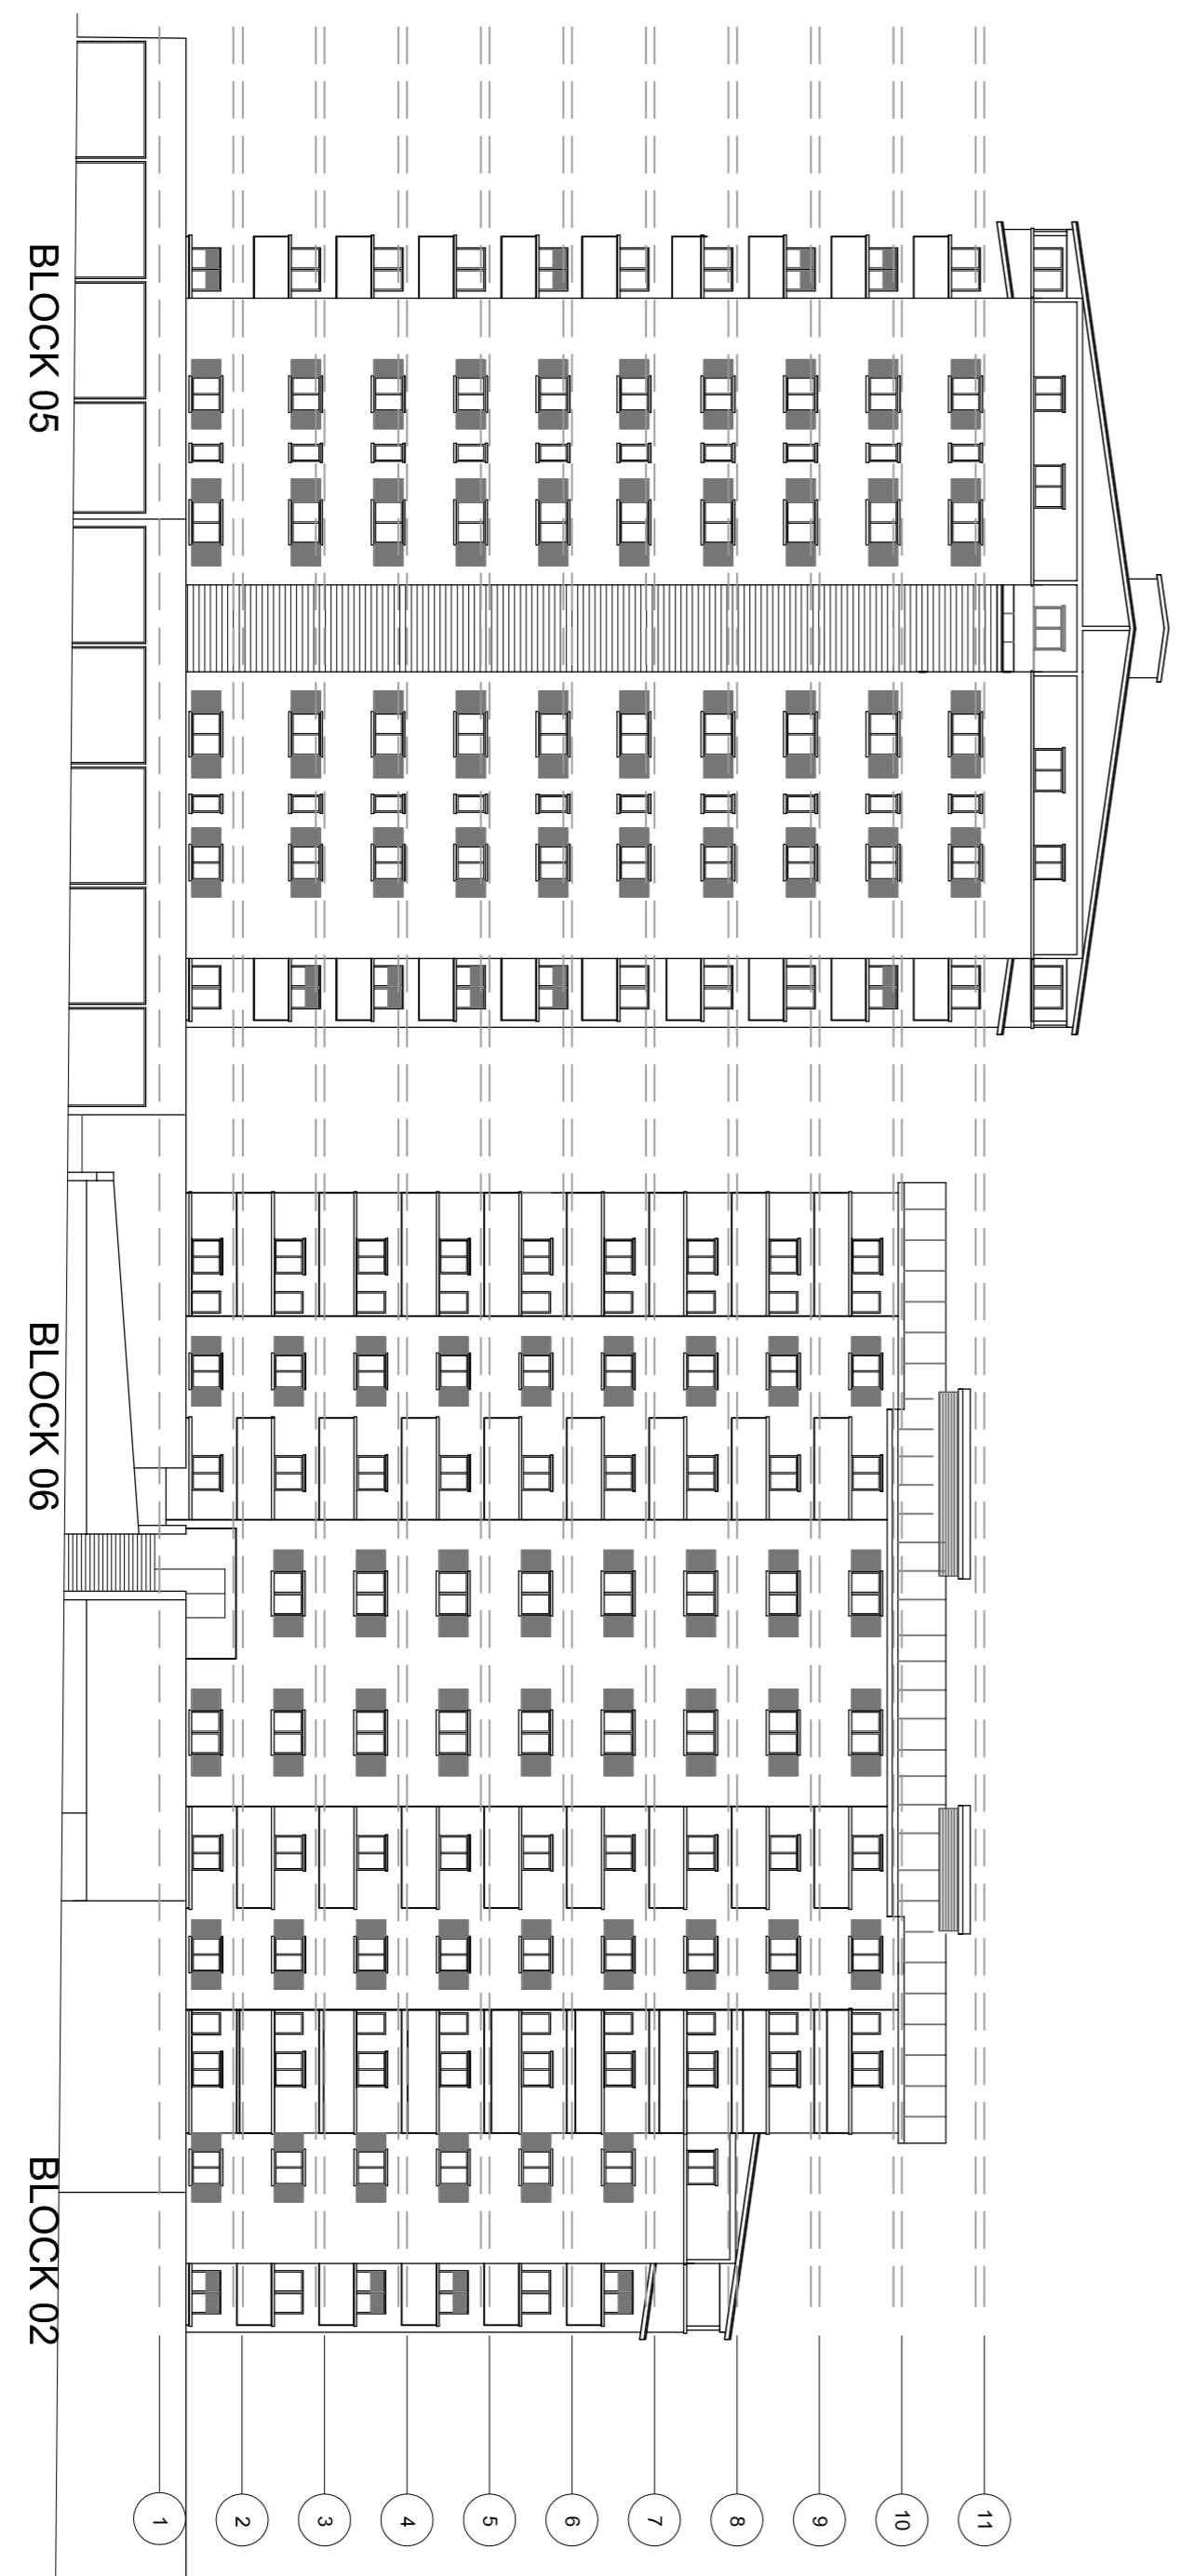

NORTH ELEVATIONS

WEST ELEVATIONS

EAST ELEVATIONS

wsrm architects
 1,220 EURO TOWERS
 PO BOX 474
 GIBBOLVAH
 TEL: (050) 200 7467
 FAX: (050) 200 7463
 Web: www.wsrm.nz

CLIENT

CASAIS

PROJECT
COACH PARK

DRAWING TITLE
NORTH - EAST - WEST ELEV

SCALE	REF + DRG REF No.	REV
1:250@A1	G566 [2-022]	X
DATE		
12.02.14		