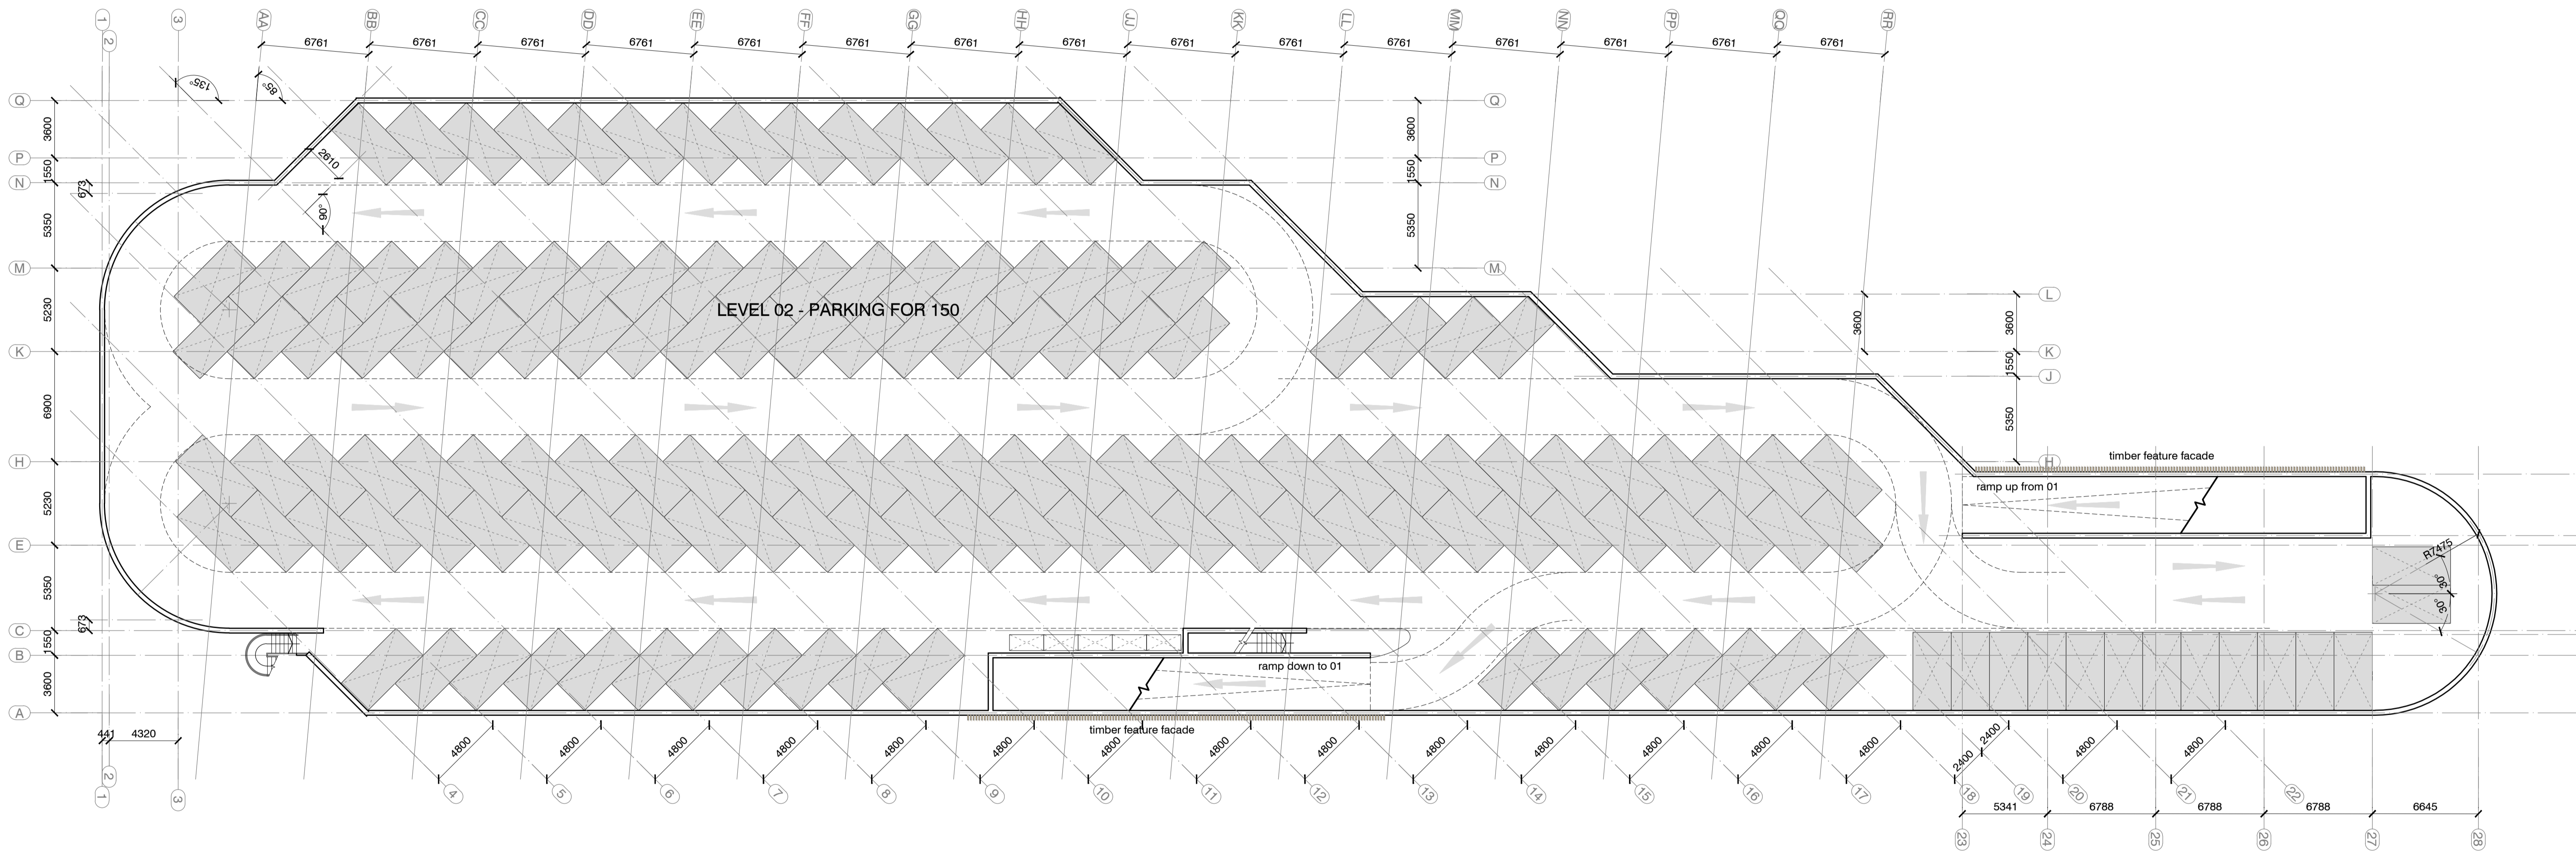

GENERAL ARRANGEMENT PLAN - LEVEL 02 (second) - scale 1:200
EASTERN BEACH CAR PARK

Project **GoG AERIAL FARM - housing scheme**

AKS AKS
 ARCHITECTS
 & ENGINEERS
 P. O. Box 855 Gibraltar
 Tel (+350) 20073260 Fax(+350) 20074739 Email mail@aks.gi

Title	G.A. PLAN	Scale @ A1	1:200	Drawn By	APB	Checked By	DH	Date	Sep 13
	LEVEL 02 - Second Floor Plan	Job No.	212045	Dwg No.	159	Rev	b		
	EASTERN BEACH CAR PARK								