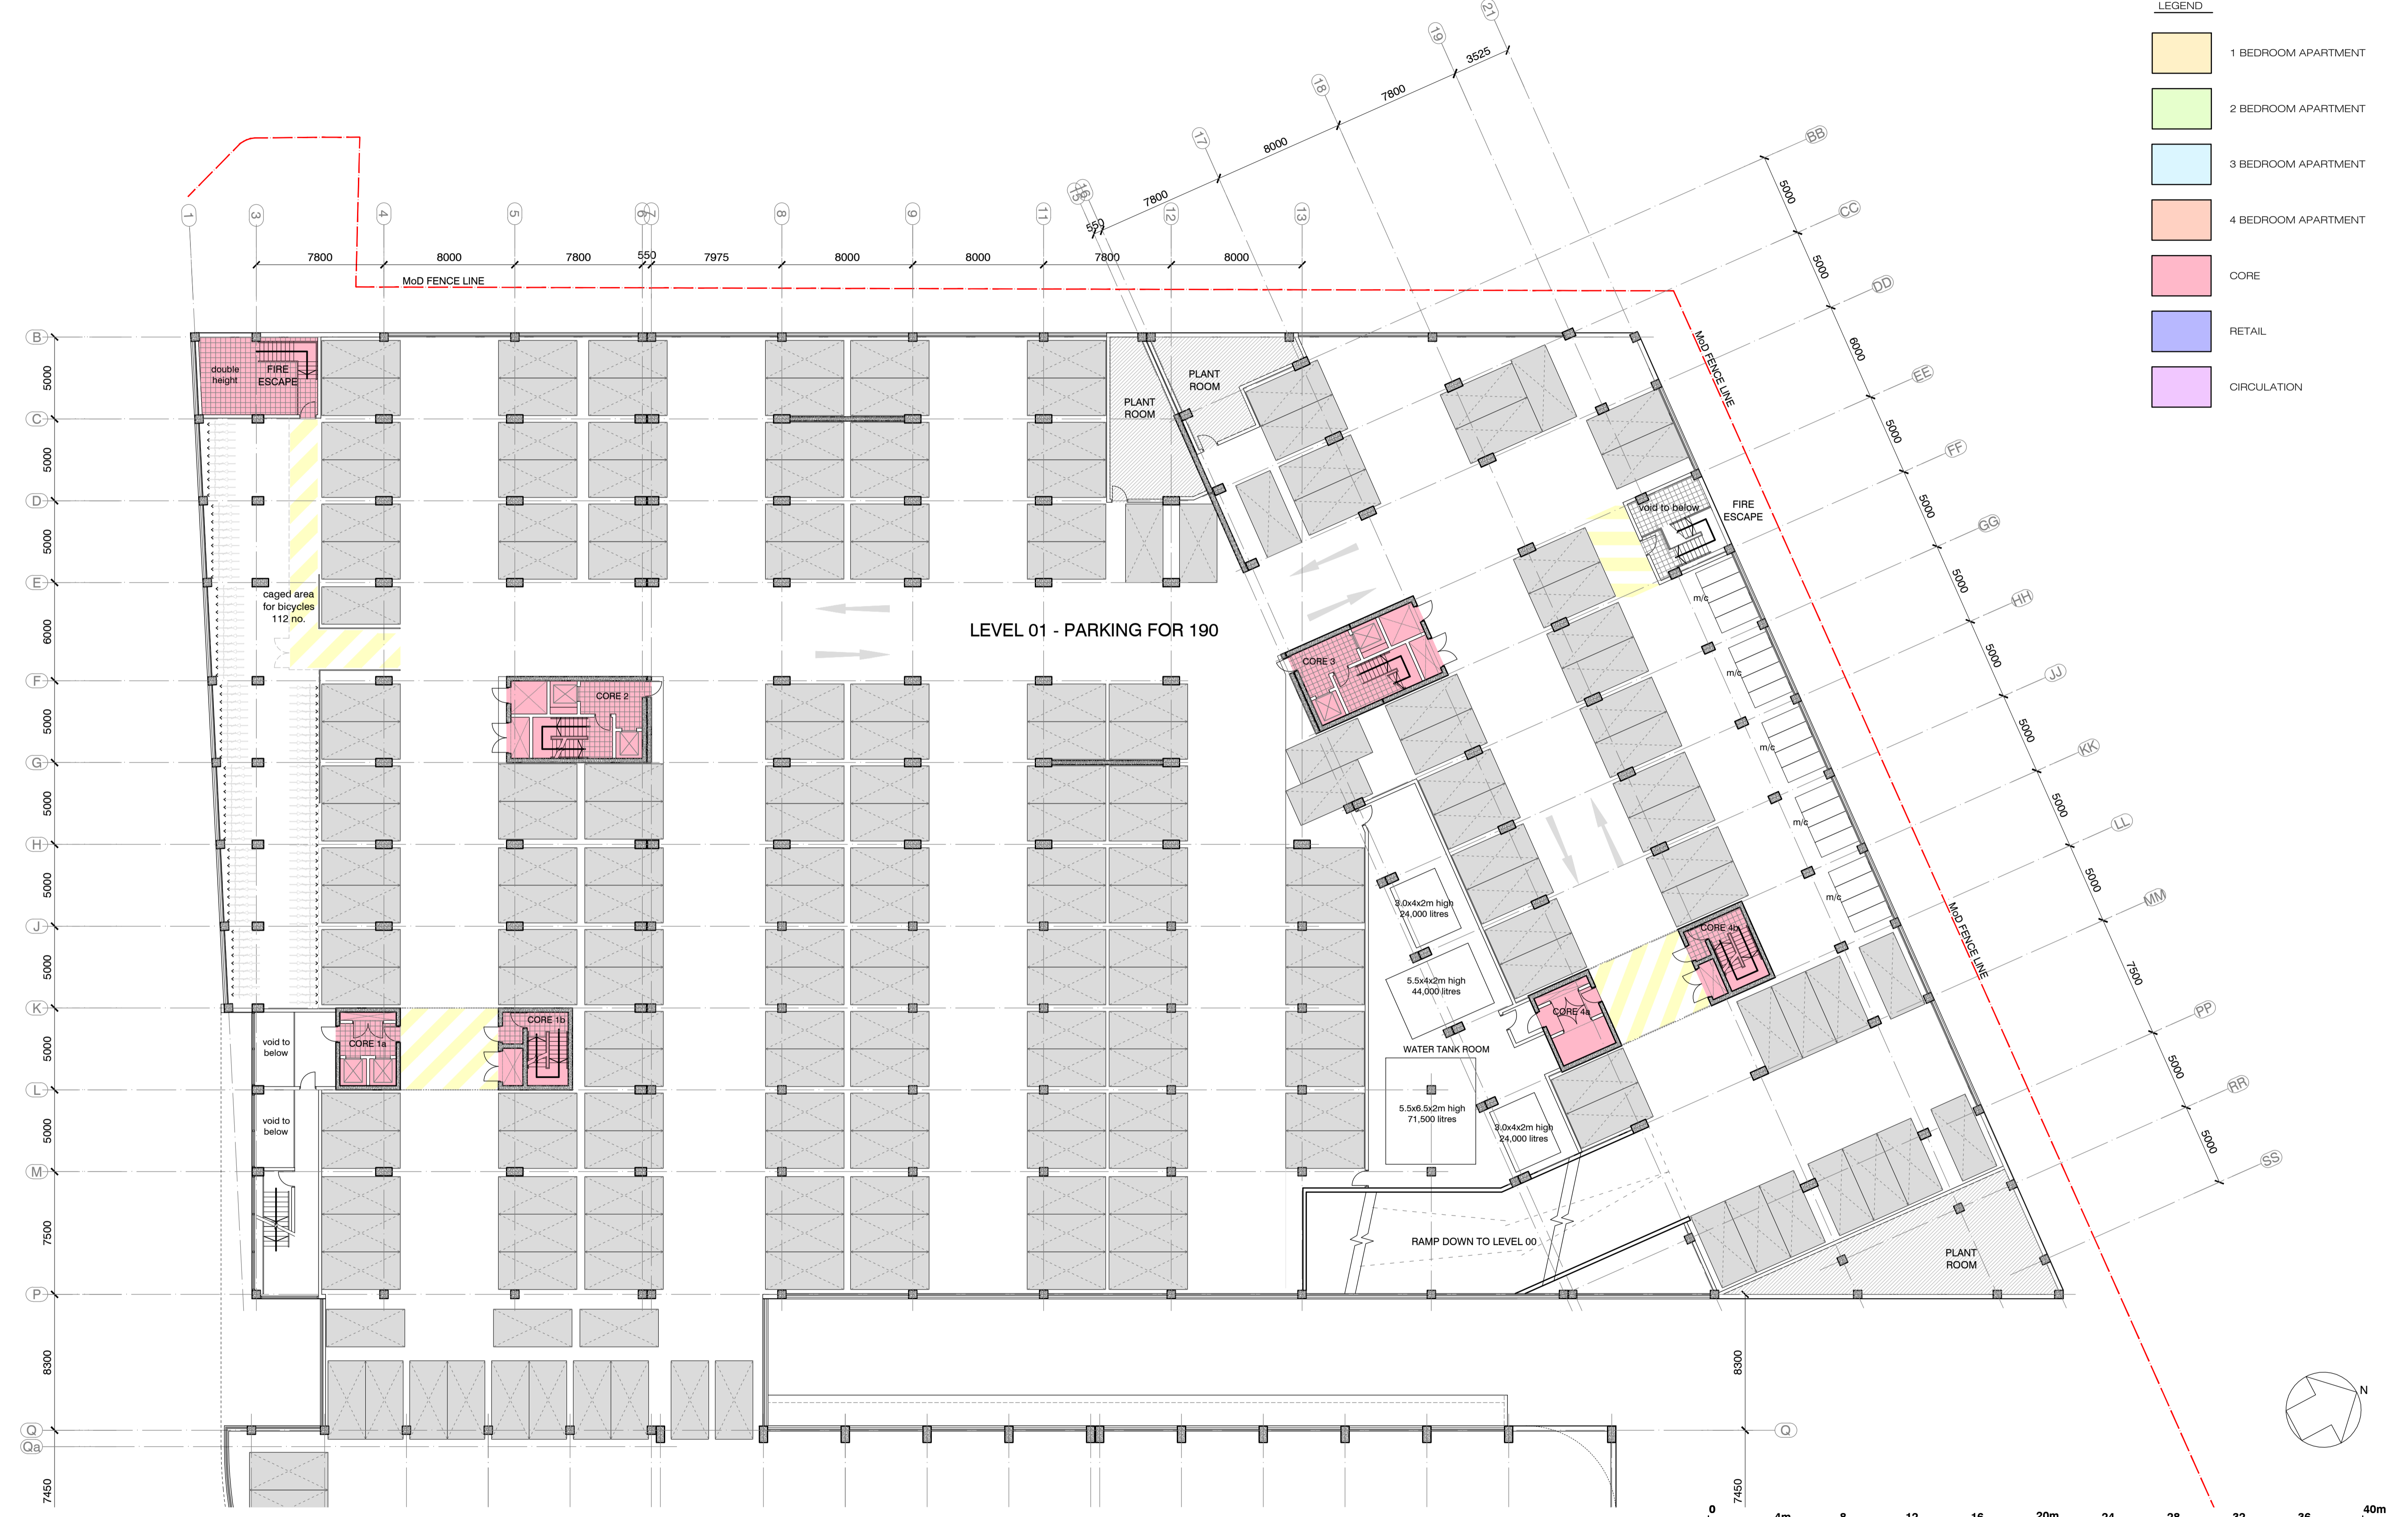

GENERAL ARRANGEMENT PLAN - LEVEL 01 (parking) - scale 1:200

BLOCK ONE

| LEGEND | |
|-------------------|---------------------|
| [Yellow box] | 1 BEDROOM APARTMENT |
| [Light Green box] | 2 BEDROOM APARTMENT |
| [Light Blue box] | 3 BEDROOM APARTMENT |
| [Orange box] | 4 BEDROOM APARTMENT |
| [Pink box] | CORE |
| [Blue box] | RETAIL |
| [Purple box] | CIRCULATION |

GoG AERIAL FARM - housing scheme

AKS ARCHITECTS & ENGINEERS
 P. O. Box 855 Gibraltar
 Tel (+350) 20073260 Fax(+350) 20074739 Email mail@aks.gi

| | | | | |
|--|---------------------|-----------------|------------------|----------------|
| Title G.A. PLAN - block 1 LEVEL 01 - Parking | Scale @ A1 1:200 | Drawn By APB | Checked By DH | Date Aug 13 |
| Job No. 212045 | | Dwg No 141 | | Rev C |