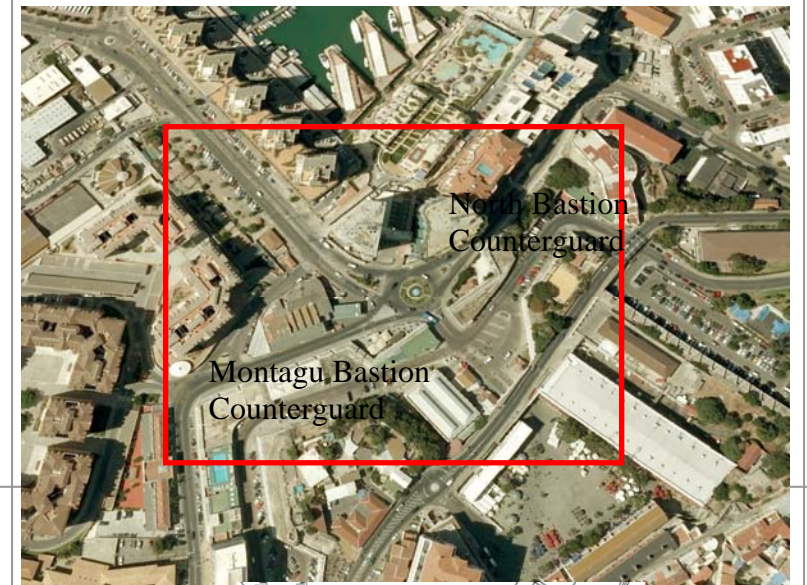

# Dog Park - Proposed Location 02: Montagu & North Bastion Counterguards

Montagu Counterguard

North Bastion Counterguard

Photographs showing proposed location for dog park. Approx. 1300 & 1700 area:sqm (based on gibmap)