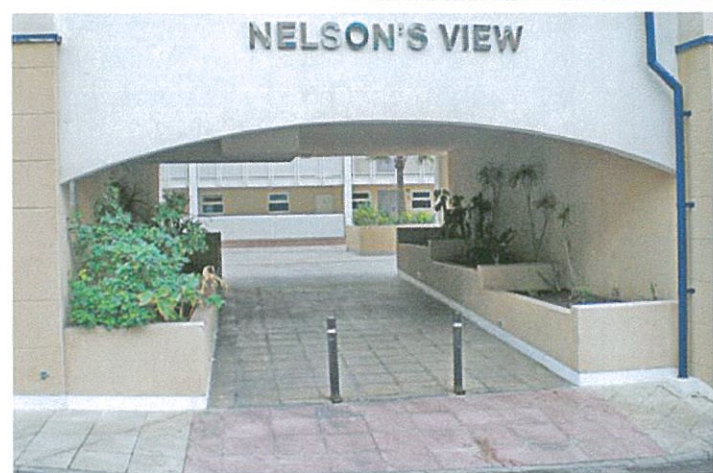

# NELSON'S VIEW

KEY LOCK.  
INTERCOM CONTROL  
POINT.

EXISTING PHOTO

FENCING / GATE STYLE IS INDICATIVE. EXACT STYLE TO BE AGREED WITH THE TOWN PLANNER.