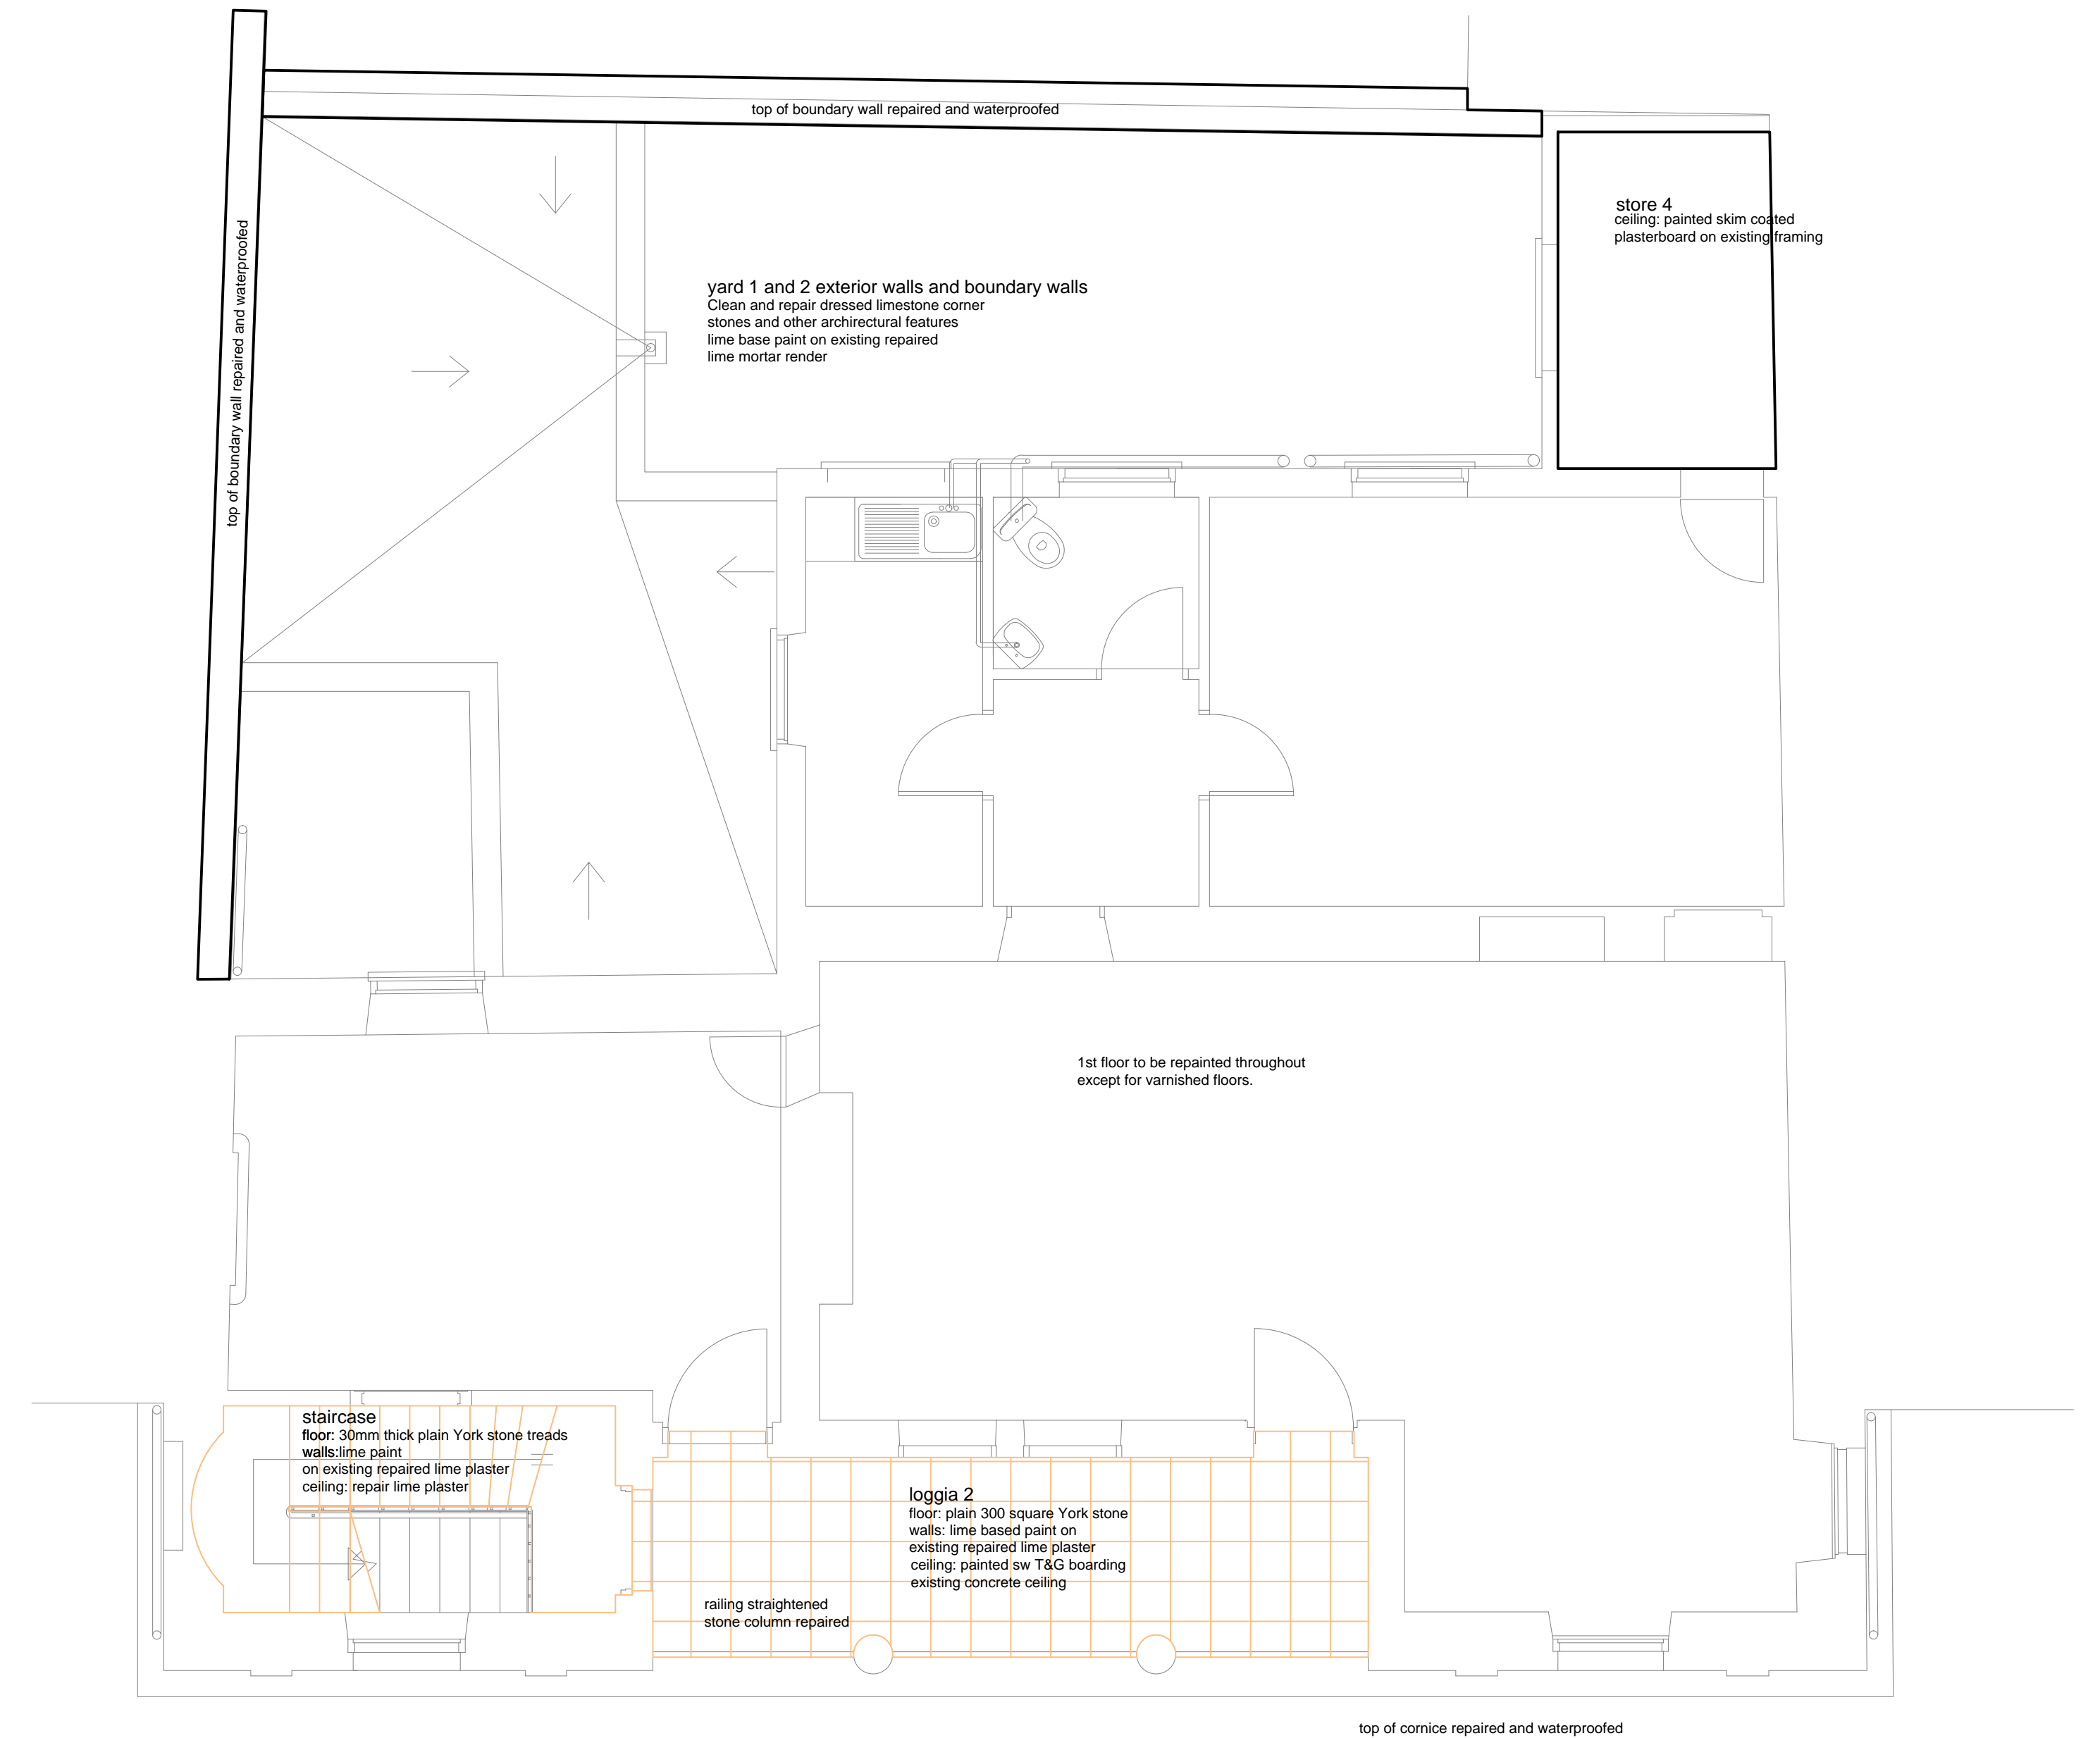

First Floor Plan