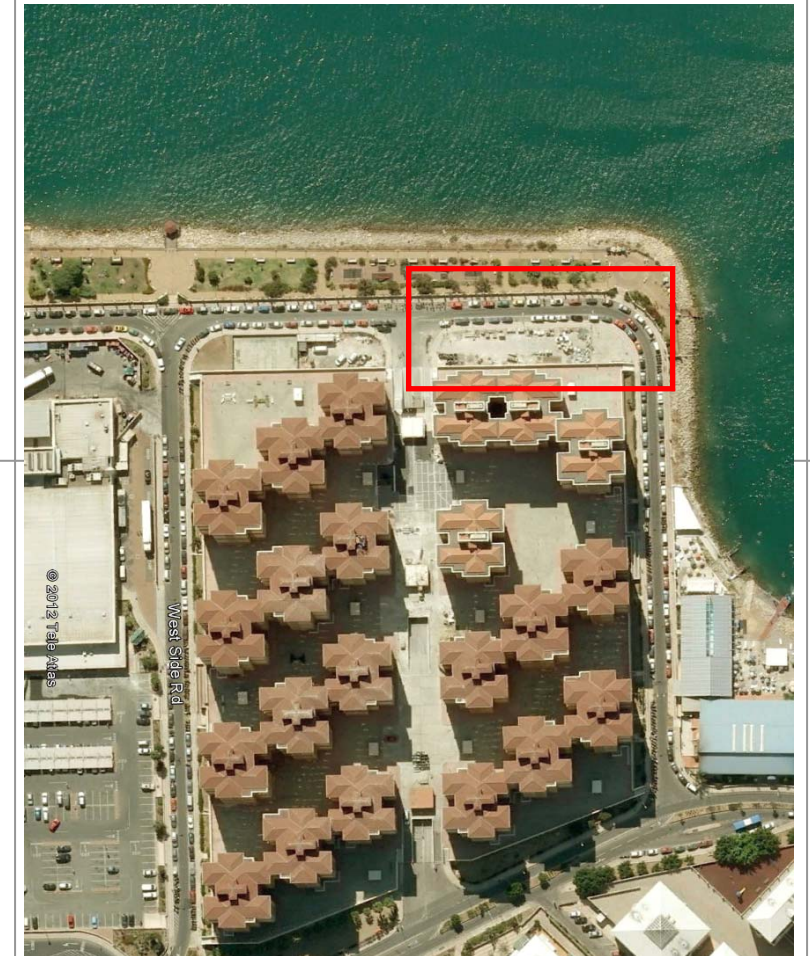

# Dog Park - Proposed Location 01: Harbour Views Promenade

Photographs showing proposed location for dog park.  
Approx. area:720sqm (based on gibmap)

## CONCEPT PROPOSALS FOR THE DEVELOPMENT OF A DOG PARK AT HARBOUR VIEWS PROMENADE