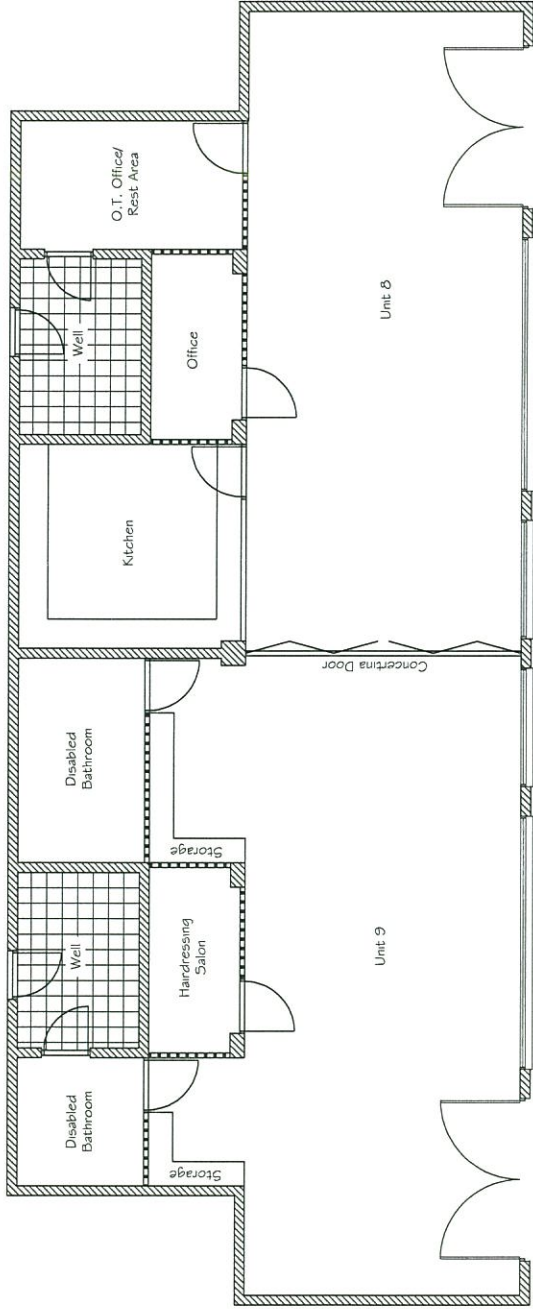

1/11

Proposed new window style to match adjacent as per photograph below colour to be white

Detail A

Detail A

Rev	Date	Notes added to drawing
A	15/10/2012	

<b>Project:</b> Waterport Terraces Daycare Agency <b>Drawn by:</b> K.A. Galliano		<b>Checked/ Approved:</b> Date: October '12	
<b>Scale:</b> 1:100		<b>Media:</b> A3	
<b>Job No:</b> KDS/015		<b>Date:</b> 15/10/2012	
<b>Rev:</b> A		<b>Comments:</b>	