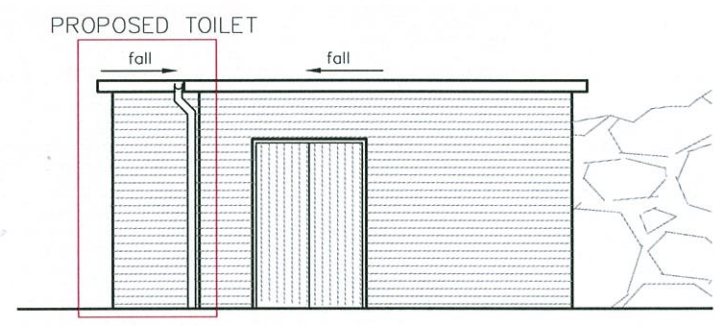

ELEVATION A-A

ELEVATION B-B

PROPOSED LAYOUT

SITE PLAN

rev	date	description
 <b>AKS ARCHITECTS &amp; ENGINEERS</b> P.O. Box 855, Gibraltar Tel: (+350) 20073260 Fax: (+350) 20074739 Email: mail@aks.gi		
client TOURIST BOARD		
project GREAT SIEGE TUNNEL		
title PROPOSED TOILET LAYOUT		
scale 1:50@A1		
drw	TE	chk DH
drawing no.	rev.	date
A212087.203		2.10.12