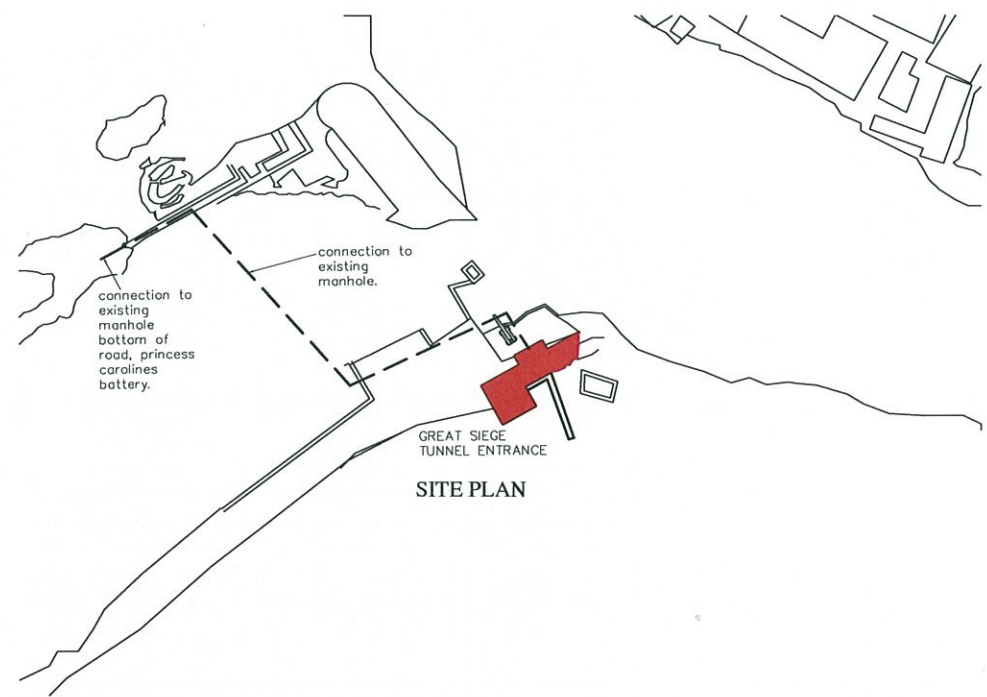

ELEVATION A-A

ELEVATION B-B

PROPOSED LAYOUT

SITE PLAN

rev	date	description
 <b>AKS ARCHITECTS &amp; ENGINEERS</b> P.O. Box 855, Gibraltar Tel: (+350) 20073260 Fax: (+350) 20074739 Email: mail@aks.gi		
client TOURIST BOARD		
project GREAT SIEGE TUNNEL		
title PROPOSED TOILET LAYOUT		
scale 1:50@A1		
drw	TE	chk DH
drawing no.	rev.	date
A212087.203		2.10.12