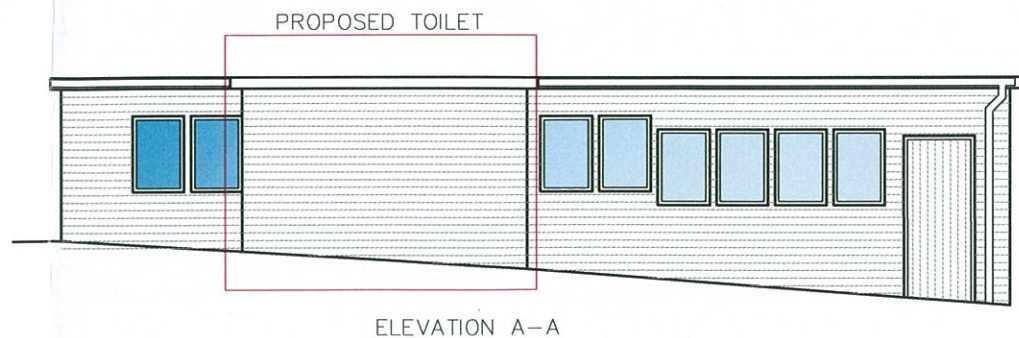

ELEVATION A-A

ELEVATION B-B

PROPOSED LAYOUT

SITE PLAN

rev	date	description
 <b>AKS ARCHITECTS &amp; ENGINEERS</b> P.O. Box 855, Gibraltar Tel: (+350) 20073260 Fax: (+350) 20074739 Email: mail@aks.gi		
client TOURIST BOARD		
project GREAT SIEGE TUNNEL		
title PROPOSED TOILET LAYOUT		
scale 1:50@A1		
drw	TE	chk DH
drawing no.	rev.	date
A212087.203		2.10.12