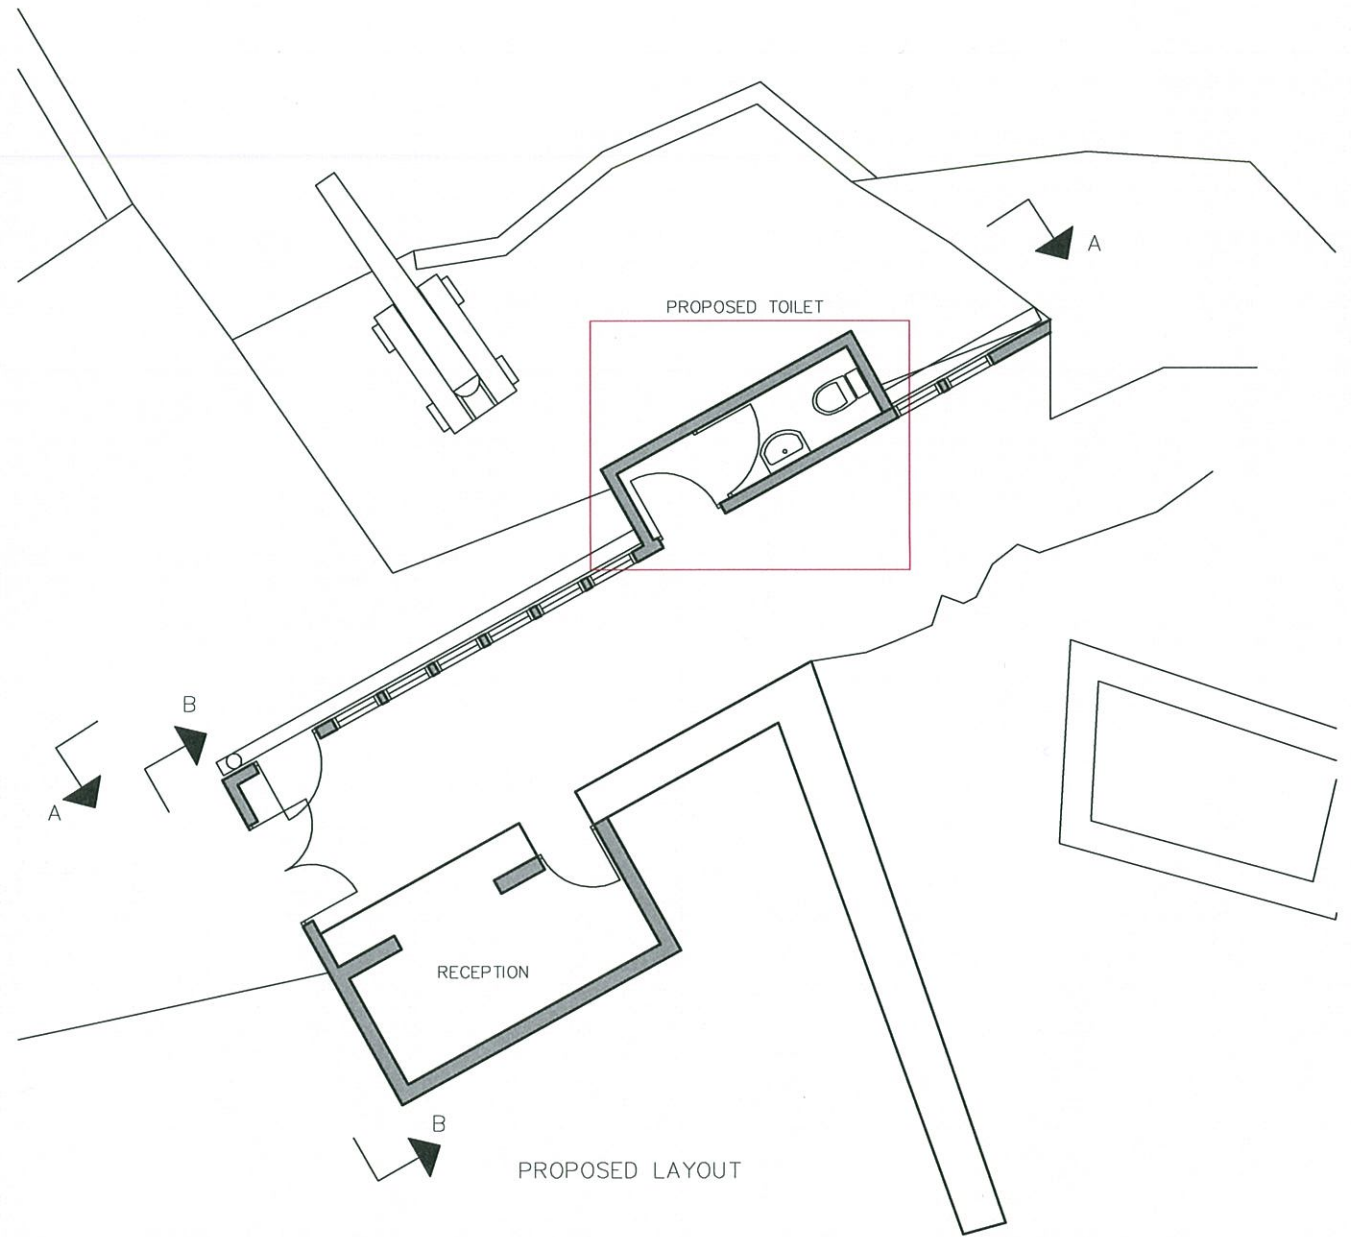

ELEVATION A-A

ELEVATION B-B

PROPOSED LAYOUT

SITE PLAN

rev	date	description
 <b>AKS ARCHITECTS &amp; ENGINEERS</b> P.O. Box 855, Gibraltar Tel: (+350) 20073260 Fax: (+350) 20074739 Email: mail@aks.gi		
client TOURIST BOARD		
project GREAT SIEGE TUNNEL		
title PROPOSED TOILET LAYOUT		
scale 1:50@A1		
drw	TE	chk DH
drawing no.	rev.	date
A212087.203		2.10.12