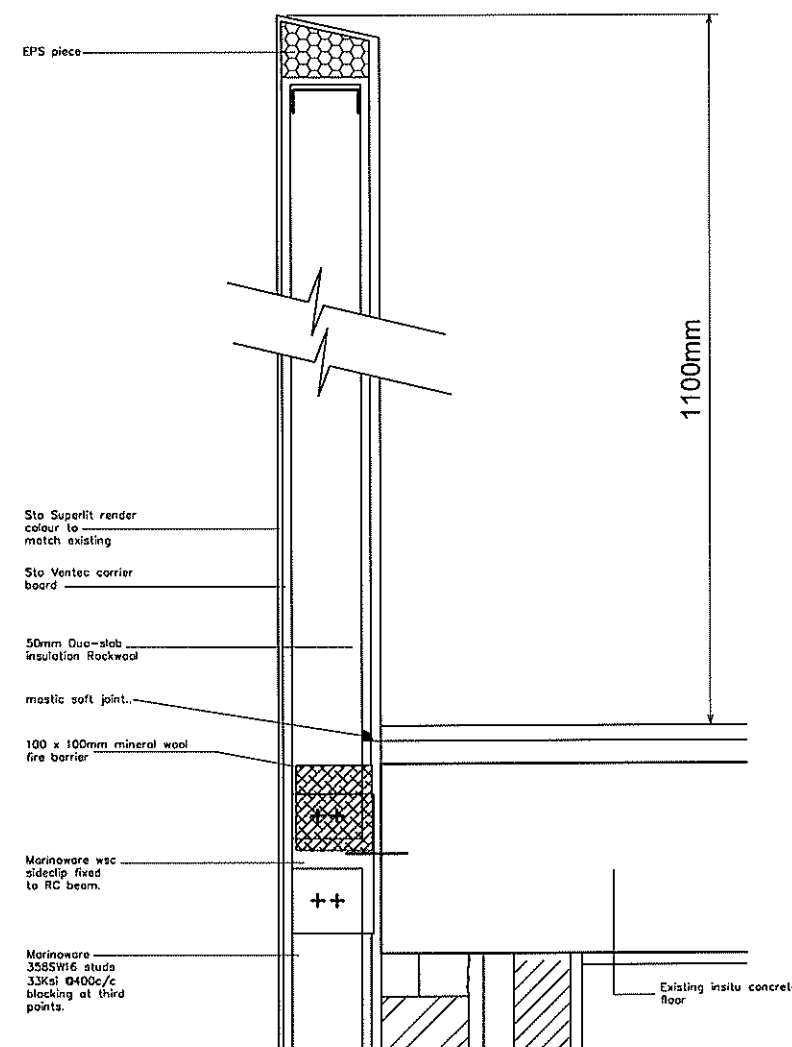

DETAIL 8

rev	date	description
A	13/06/12	details added & amended

Tel: (+350) 20073260 Fax: (+350) 20074739 Email: mail@aks.gi

client
GJBS
Mons Calpe Road
North Mole

project
Sunset Views Remedial Works

title
Details

scale
1:5@A1 1:100@A3

drw	TE	chk	DH
drawing no.	A212038.202	rev.	A
		date	08.05.12