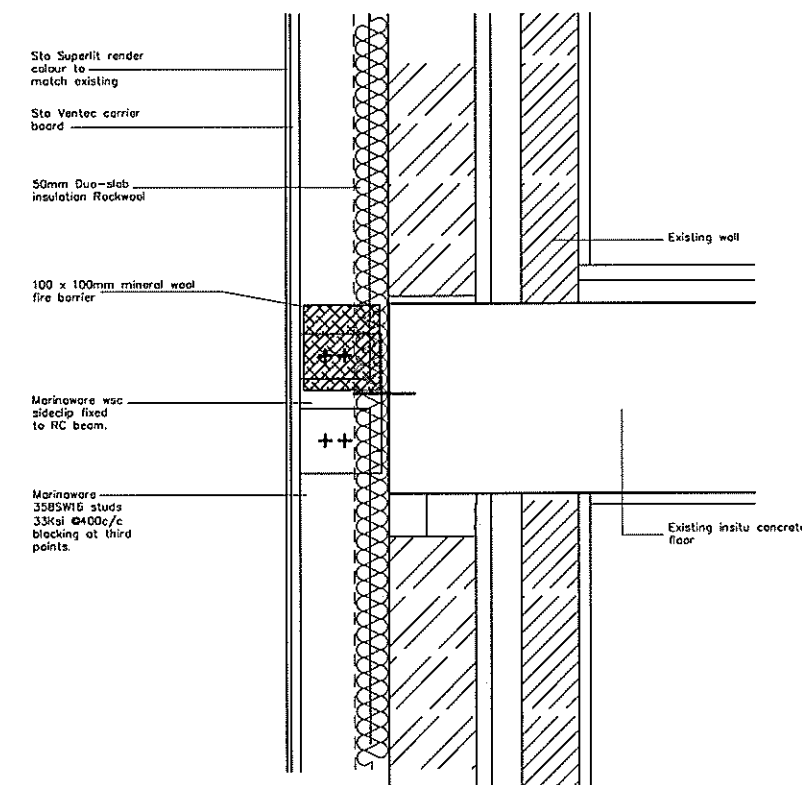

notes

This drawing is the copyright and property of AKS Architects and Engineers Ltd. It must not be copied or published without written consent.

Do not scale from this drawing.

All dimensions to be checked on site.

DETAIL 3

rev	date	description
A	13/06/12	details added & amended

Tel: (+350) 20073260 Fax: (+350) 20074739 Email: mail@aks.gi

client
GJBS
Mons Calpe Road
North Mole

project
Sunset Views Remedial Works

title
Details

scale
1:5@A1 1:100@A3

drw	TE	chk	DH
drawing no.	A212038.202	rev.	A
		date	08.05.12