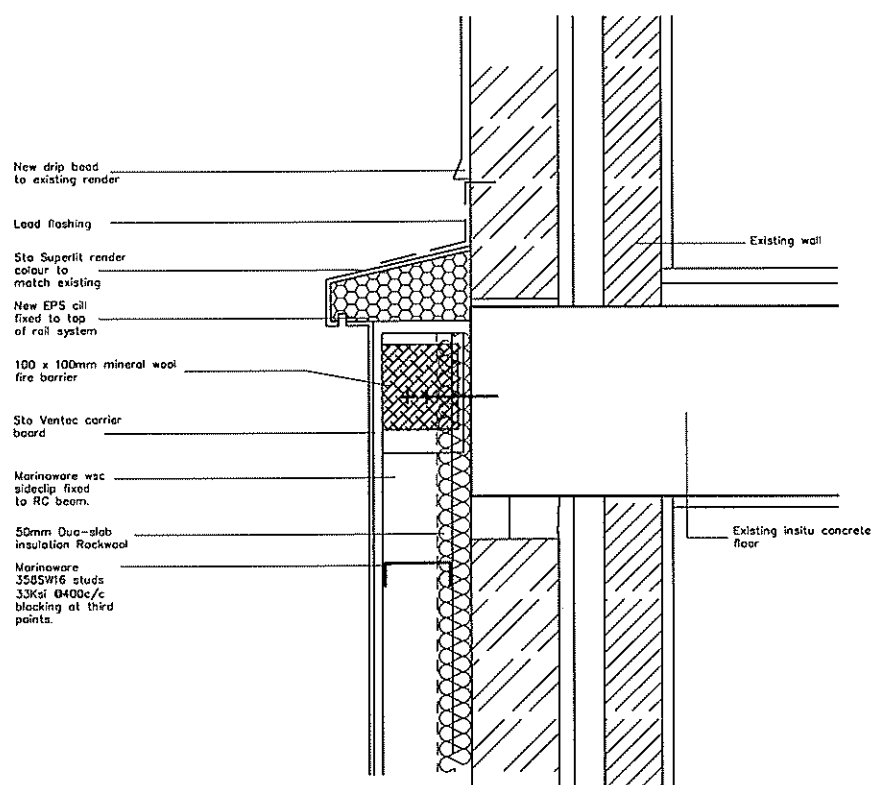

notes

This drawing is the copyright and property of AKS Architects and Engineers Ltd. It must not be copied or published without written consent.

Do not scale from this drawing.

All dimensions to be checked on site.

DETAIL 1