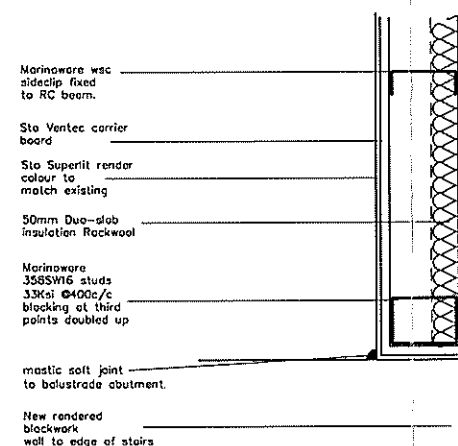

notes

This drawing is the copyright and property of AKS Architects and Engineers Ltd. It must not be copied or published without written consent.

Do not scale from this drawing.

All dimensions to be checked on site.

DETAIL 6

rev	date	description
A	13/06/12	details added & amended

Tel: (+350) 20073260 Fax: (+350) 20074739 Email: mail@aks.gi

client
GJBS
Mons Calpe Road
North Mole

project
Sunset Views Remedial Works

title
Details

scale
1:5@A1 1:100@A3

drw	TE	chk	DH
drawing no.	A212038.202	rev.	A
		date	08.05.12