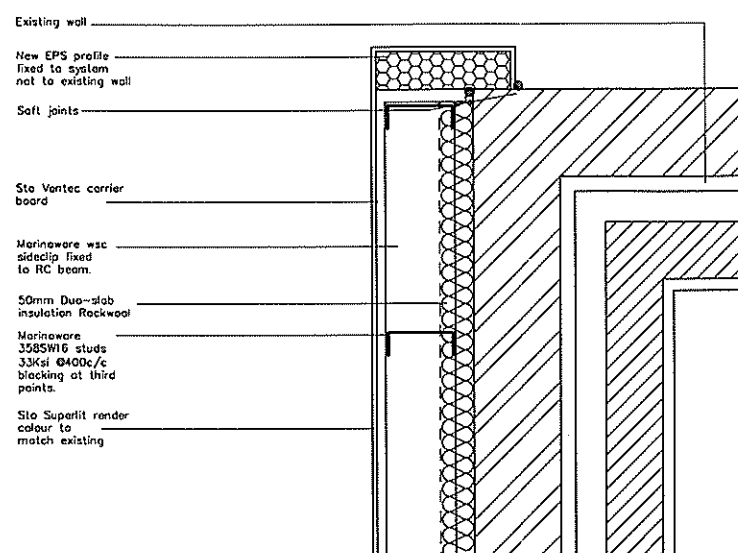

notes

This drawing is the copyright and property of AKS Architects and Engineers Ltd. It must not be copied or published without written consent.

Do not scale from this drawing.

All dimensions to be checked on site.

DETAIL 7

rev	date	description
A	13/06/12	details added & amended

Tel: (+350) 20073260 Fax: (+350) 20074739 Email: mail@aks.gi

client
GJBS
Mons Calpe Road
North Mole

project
Sunset Views Remedial Works

title
Details

scale
1:5@A1 1:100@A3

drw	TE	chk	DH
drawing no.	A212038.202	rev.	A
		date	08.05.12