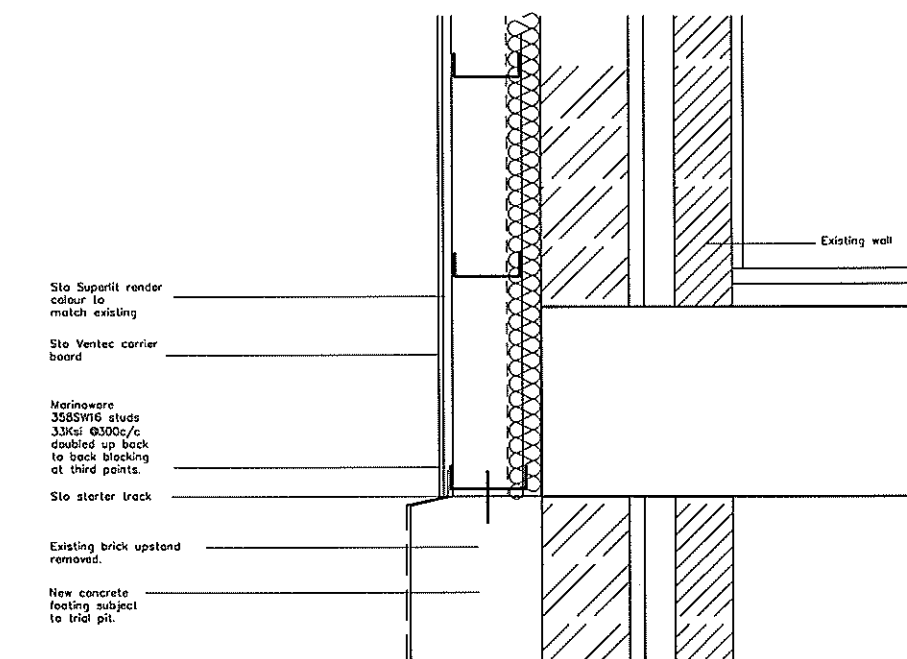

notes

This drawing is the copyright and property of AKS Architects and Engineers Ltd. It must not be copied or published without written consent.

Do not scale from this drawing.

All dimensions to be checked on site.

DETAIL 5

rev	date	description
A	13/06/12	details added & amended

Tel: (+350) 20073260 Fax: (+350) 20074739 Email: mail@aks.gi

client
GJBS
Mons Calpe Road
North Mole

project
Sunset Views Remedial Works

title
Details

scale
1:5@A1 1:100@A3

drw	TE	chk	DH
drawing no.	A212038.202	rev.	A
		date	08.05.12