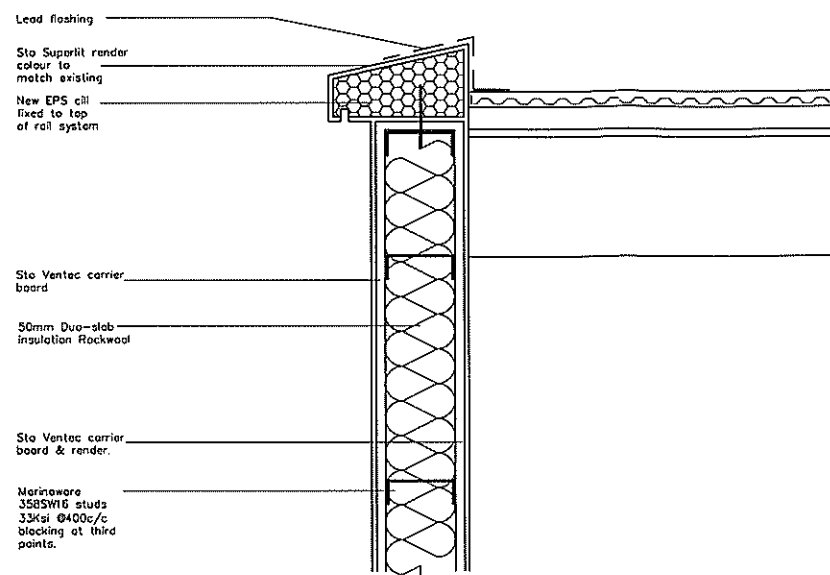

notes

This drawing is the copyright and property of AKS Architects and Engineers Ltd. It must not be copied or published without written consent.

Do not scale from this drawing.

All dimensions to be checked on site.

DETAIL 2

rev	date	description
A	13/06/12	details added & amended

Tel: (+350) 20073260 Fax: (+350) 20074739 Email: mail@aks.gi

client
GJBS
Mons Calpe Road
North Mole

project
Sunset Views Remedial Works

title
Details

scale
1:5@A1 1:100@A3

drw	TE	chk	DH
drawing no.	A212038.202	rev.	A
		date	08.05.12