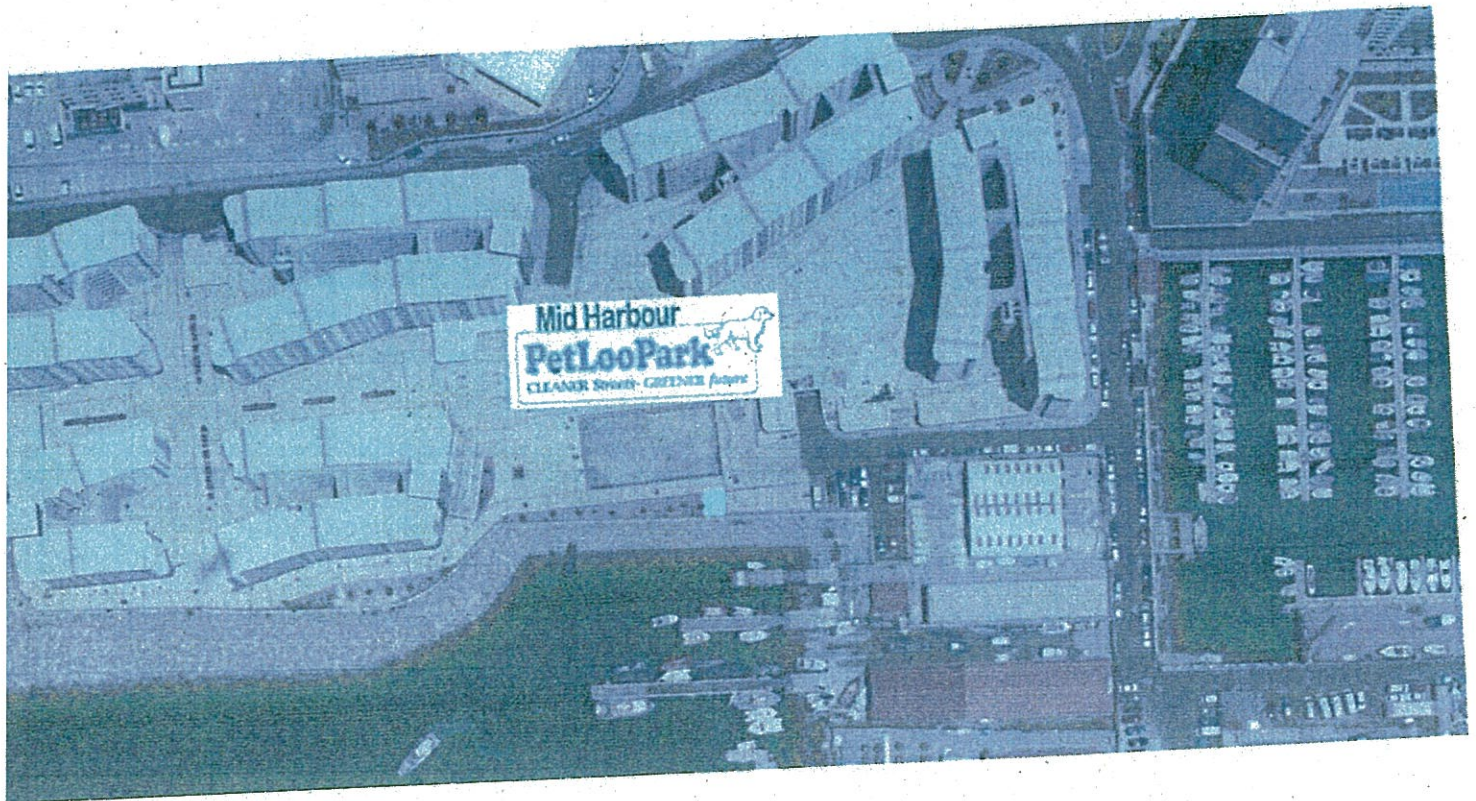

TOWN PLANNING AND  
BUILDING CONTROL

30 APR 2015

RECEIVED

**PetLooPark**  
CLEANER Streets · GREENER future

2. Mid Harbour Estate

M10 HARBOUR  
ESTATE.

TOWN PLANNING AND  
BUILDING CONTROL  
30 APR 2015  
**RECEIVED**

TOWN PLANNING AND  
BUILDING CONTROL

30 APR 2015

RECEIVED

**PetLoop Park**  
CLEANER Streets - GREENER future