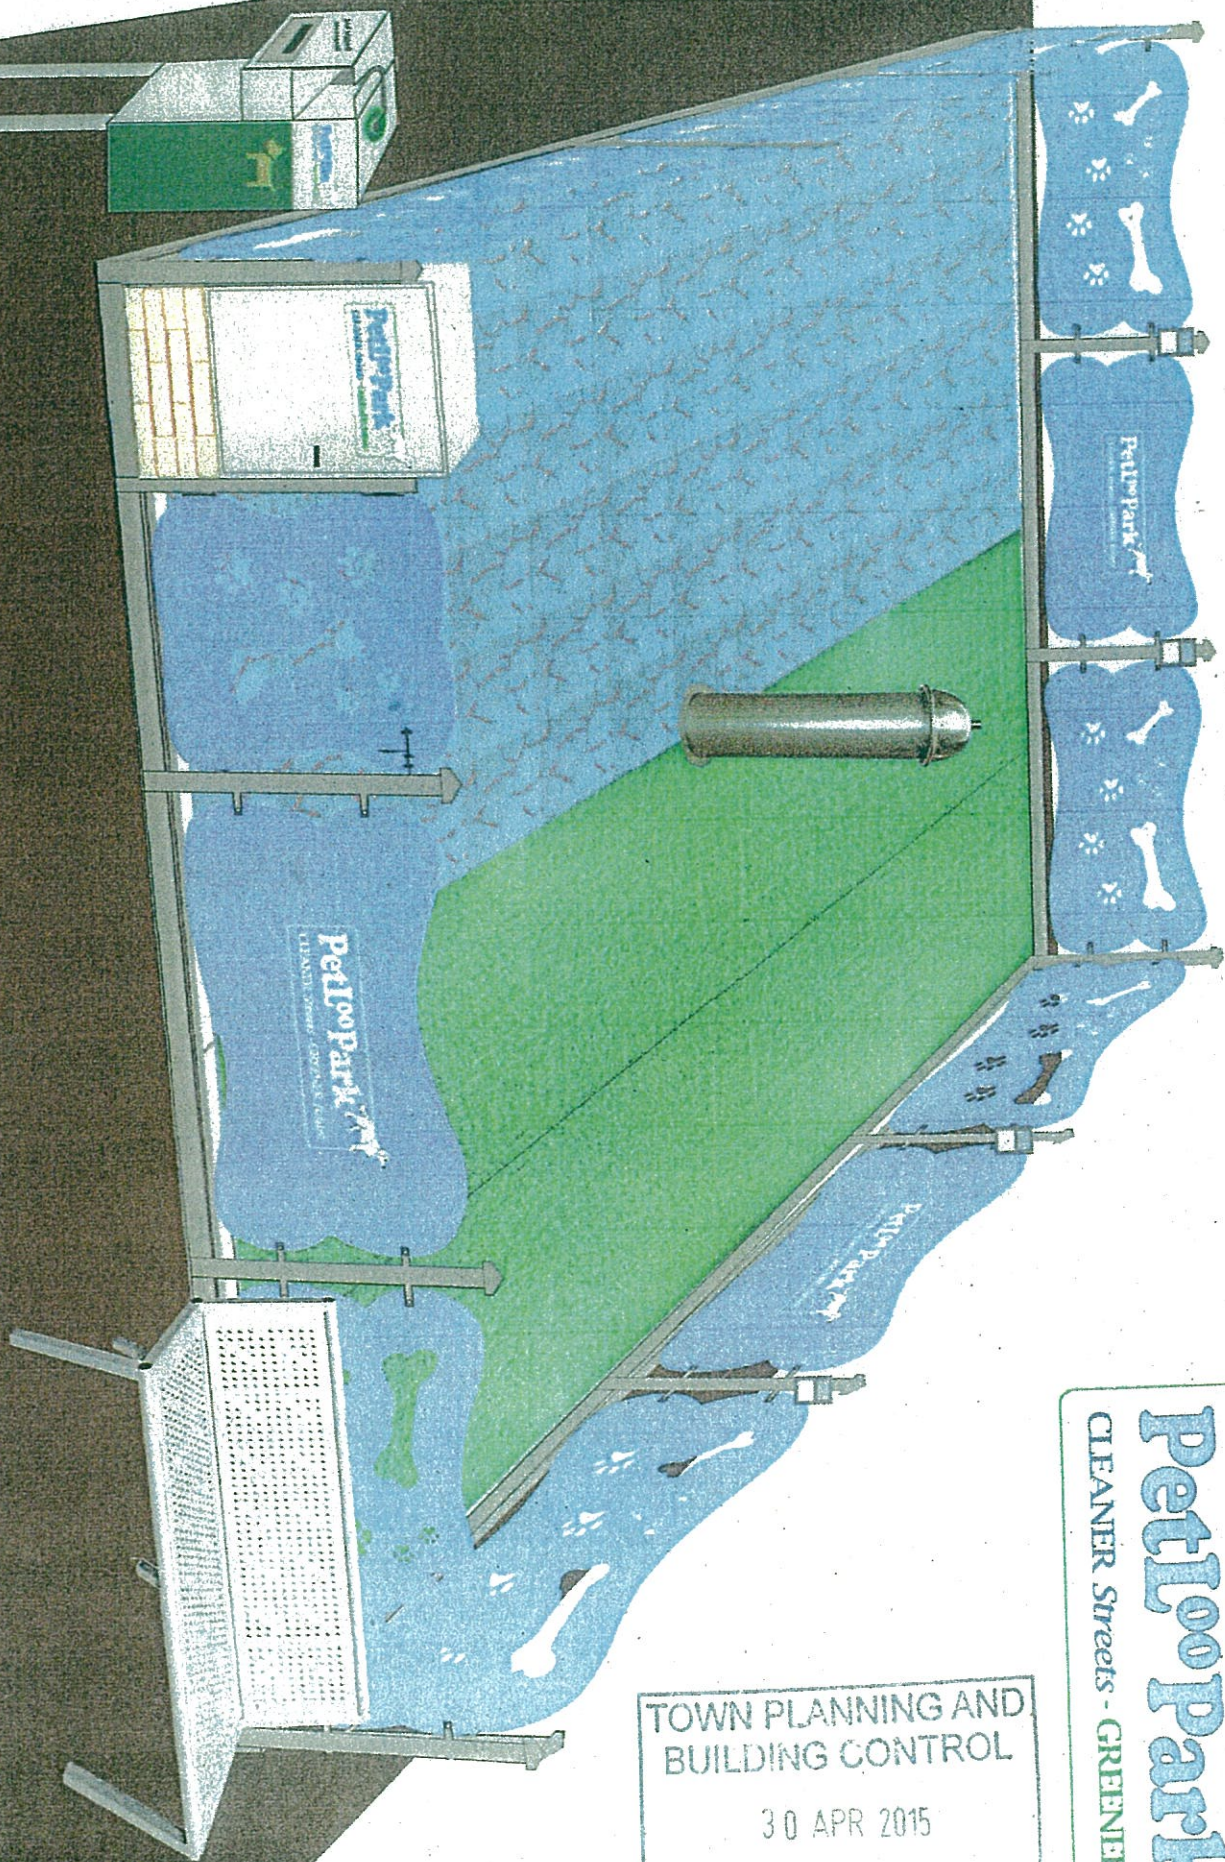

TOWN PLANNING AND  
BUILDING CONTROL

30 APR 2015

RECEIVED

**PetLooPark**  
CLEANER Streets · GREENER future

2. Mid Harbour Estate

M10 HARBOUR  
ESTATE.

TOWN PLANNING AND  
BUILDING CONTROL  
30 APR 2015  
**RECEIVED**

TOWN PLANNING AND  
BUILDING CONTROL

30 APR 2015

RECEIVED

**PetLoop Park**  
CLEANER Streets - GREENER future