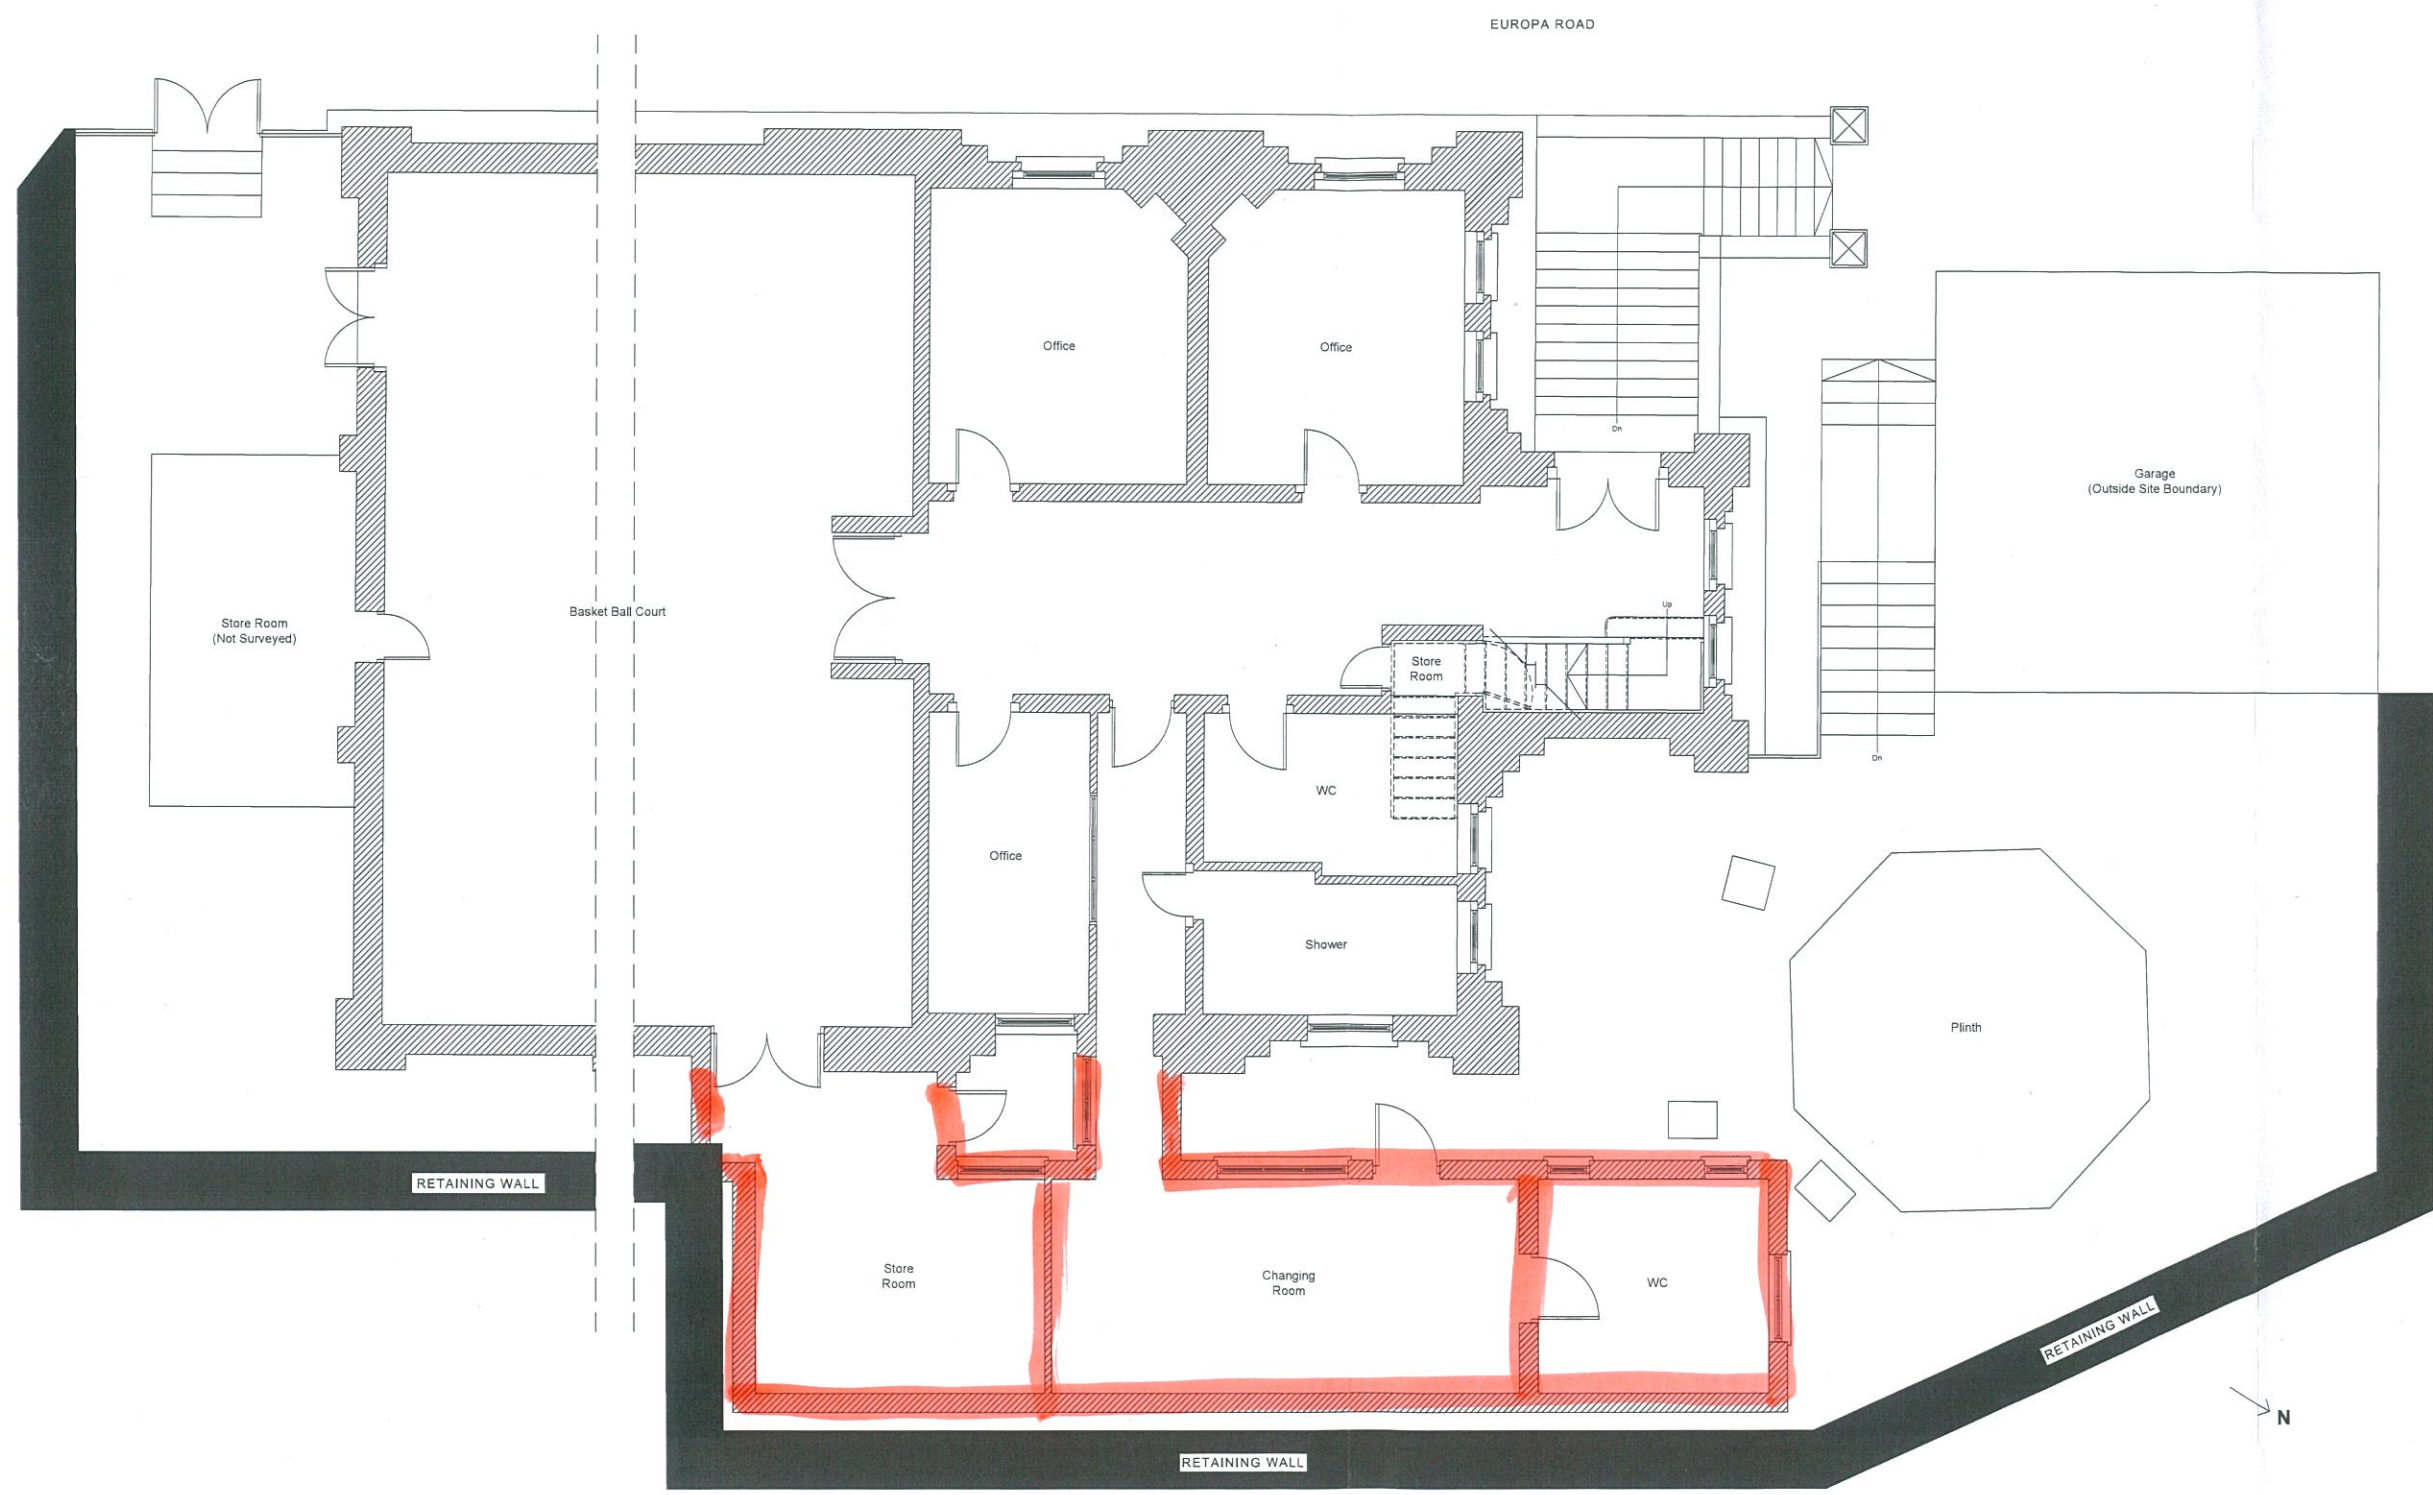

NOTES:
ALL DIMENSIONS MUST BE CHECKED ON SITE AND NOT
SCALED FROM THIS DRAWING.

Garrison Gymnasium, Europa Road
Location Plan

Existing Layout

South side of building added to drawing

H.M. Government of Gibraltar
Technical Services Department
Joshua Hassan House
Secretary's Lane
Gibraltar

Job Title
**Garrison
Gymnasium
Modifications**

Drawing Title
Layout as Existing

Drawn K.A. Galliano	Checked -
Date May '14	Scale (at A1) 1:50

Drg. No. 10/455	Rev. A
---------------------------	------------------